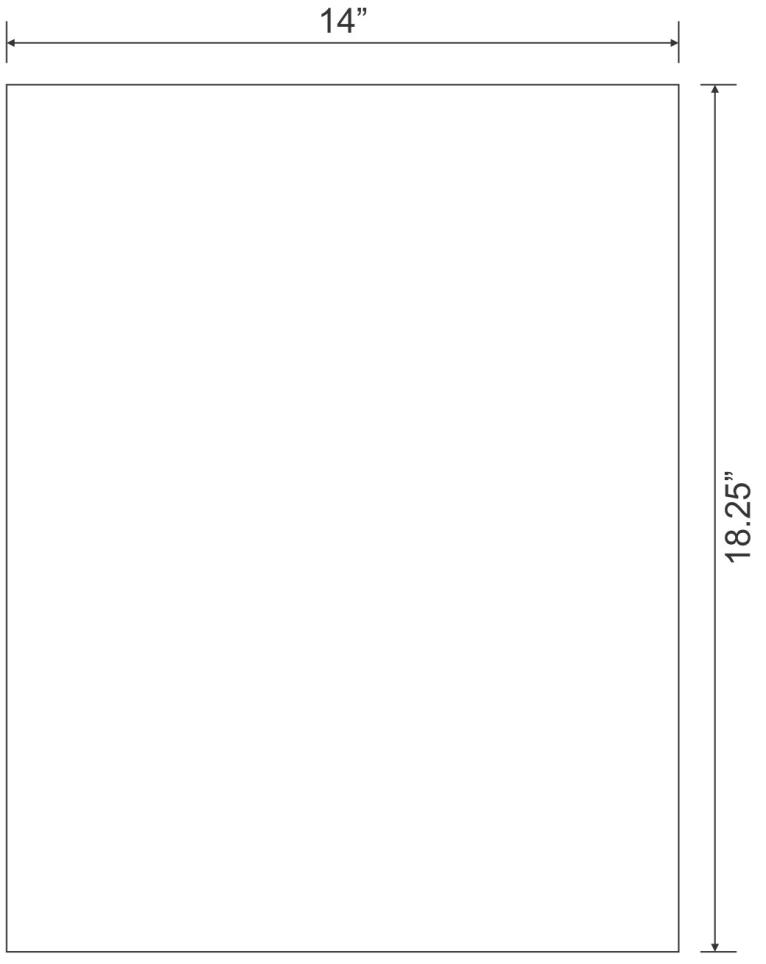

\*Estimated as of 16 Dec 2021 2:42 PM.

Quality control approved in Canada. Each box on your order is physically opened-up and inspected to make sure only the highest quality product is shipped. We take and store photos of every single quality audit of every single order we ship. You can see them when you track your order on our website. This product is a group of multiple products. This modern vanity set belongs to the exquisite Xena design series. It features a rectangle shape. This vanity set is designed to be installed as a floor mount vanity set. It is constructed with plywood-melamine. This vanity set comes with a melamine finish in White color. It is designed for a 3h4-in. faucet.

Product ID:	672
Product Type:	Vanity Set
Series:	Xena
Shape:	Rectangle
Install Type:	Floor Mount
Faucet Drilling:	3H4-in.
Faucet Drilling Location:	Center
Overflow:	Yes
Num Of Sinks:	1
Num Of Drawers:	3
Includes Faucets:	No
Includes Drains:	No
Undermount Sinks Color:	White
Width Group:	30-in. - 39-in.
Top Thickness:	1.5
Top Color:	Bianca Carara
Material:	Plywood-Melamine
Style:	Modern
Finish:	Melamine
Hardware Color:	Chrome
Color:	White
Recommended Ship Method:	LTL