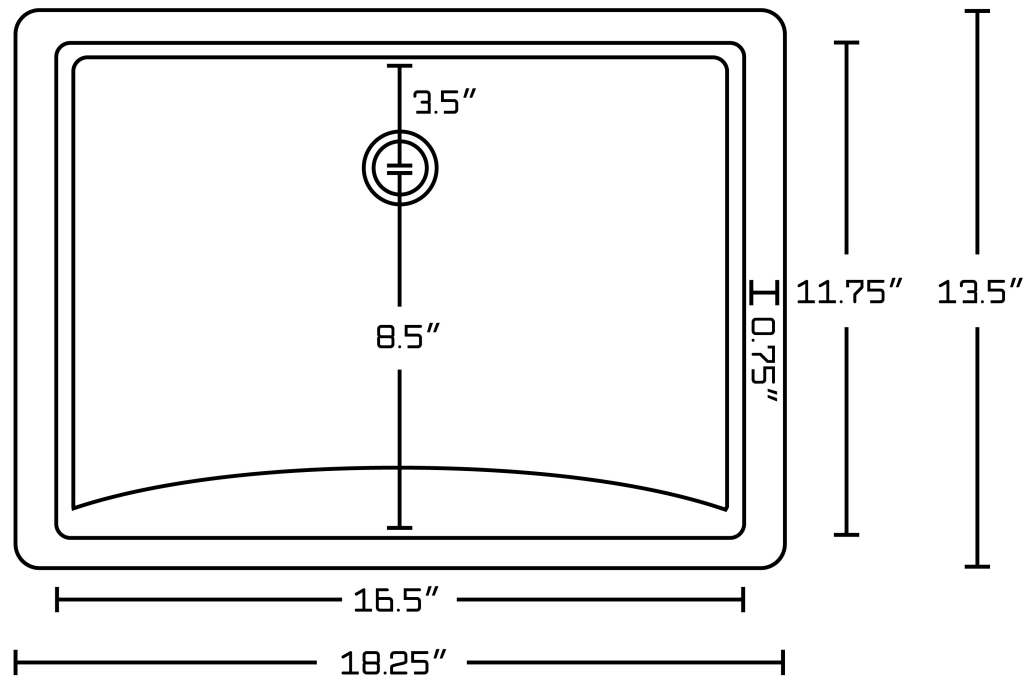

\*Estimated as of 16 Dec 2021 2:42 PM.

Quality control approved in Canada. Each box on your order is physically opened-up and inspected to make sure only the highest quality product is shipped. We take and store photos of every single quality audit of every single order we ship. You can see them when you track your order on our website. This product is a group of multiple products. This modern vanity set belongs to the exquisite Xena design series. It features a rectangle shape. This vanity set is designed to be installed as a floor mount vanity set. It is constructed with plywood-melamine. This vanity set comes with a melamine finish in White color. It is designed for a 3h4-in. faucet.

Product ID:	672
Product Type:	Vanity Set
Series:	Xena
Shape:	Rectangle
Install Type:	Floor Mount
Faucet Drilling:	3H4-in.
Faucet Drilling Location:	Center
Overflow:	Yes
Num Of Sinks:	1
Num Of Drawers:	3
Includes Faucets:	No
Includes Drains:	No
Undermount Sinks Color:	White
Width Group:	30-in. - 39-in.
Top Thickness:	1.5
Top Color:	Bianca Carara
Material:	Plywood-Melamine
Style:	Modern
Finish:	Melamine
Hardware Color:	Chrome
Color:	White
Recommended Ship Method:	LTL