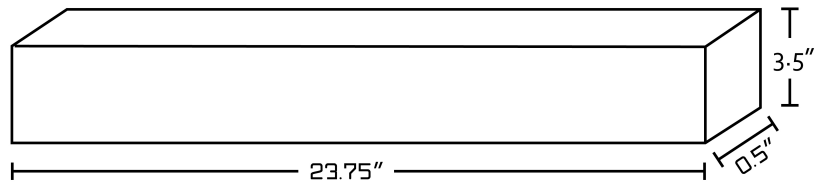

Product ID:	672
Product Type:	Vanity Set
Series:	Xena
Shape:	Rectangle
Install Type:	Floor Mount
Faucet Drilling:	3H4-in.
Faucet Drilling Location:	Center
Overflow:	Yes
Num Of Sinks:	1
Num Of Drawers:	3
Includes Faucets:	No
Includes Drains:	No
Undermount Sinks Color:	White
Width Group:	30-in. - 39-in.
Top Thickness:	1.5
Top Color:	Bianca Carara
Material:	Plywood-Melamine
Style:	Modern
Finish:	Melamine
Hardware Color:	Chrome
Color:	White
Recommended Ship Method:	LTL