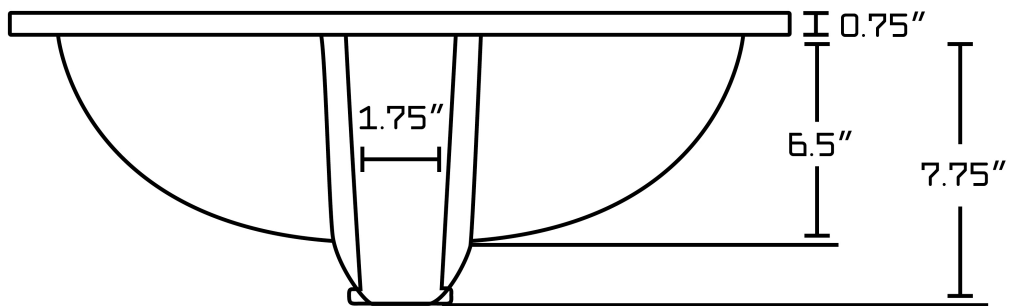

\*Estimated as of 16 Dec 2021 2:42 PM.

Quality control approved in Canada. Each box on your order is physically opened-up and inspected to make sure only the highest quality product is shipped. We take and store photos of every single quality audit of every single order we ship. You can see them when you track your order on our website. This product is a group of multiple products. This modern vanity set belongs to the exquisite Xena design series. It features a rectangle shape. This vanity set is designed to be installed as a floor mount vanity set. It is constructed with plywood-melamine. This vanity set comes with a melamine finish in White color. It is designed for a 3h4-in. faucet.

Product ID:	672
Product Type:	Vanity Set
Series:	Xena
Shape:	Rectangle
Install Type:	Floor Mount
Faucet Drilling:	3H4-in.
Faucet Drilling Location:	Center
Overflow:	Yes
Num Of Sinks:	1
Num Of Drawers:	3
Includes Faucets:	No
Includes Drains:	No
Undermount Sinks Color:	White
Width Group:	30-in. - 39-in.
Top Thickness:	1.5
Top Color:	Bianca Carara
Material:	Plywood-Melamine
Style:	Modern
Finish:	Melamine
Hardware Color:	Chrome
Color:	White
Recommended Ship Method:	LTL