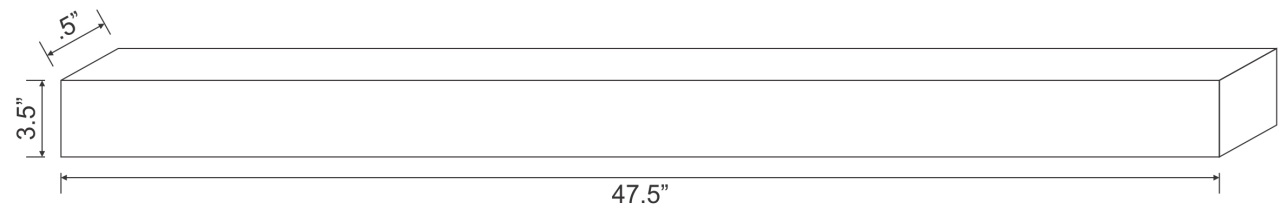

BACK SPLASH