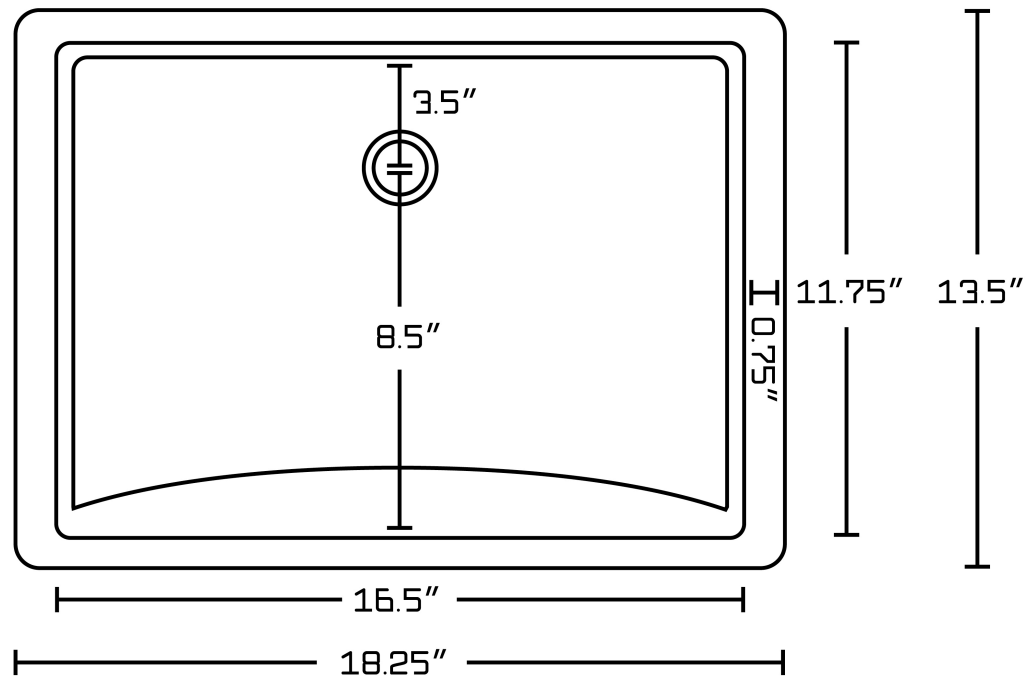

*Estimated as of 16 Dec 2021 2:43 PM.

Quality control approved in Canada. Each box on your order is physically opened-up and inspected to make sure only the highest quality product is shipped. We take and store photos of every single quality audit of every single order we ship. You can see them when you track your order on our website. This product is a group of multiple products. This modern vanity set belongs to the exquisite Xena design series. It features a rectangle shape. This vanity set is designed to be installed as a wall mount vanity set. It is constructed with plywood-melamine. This vanity set comes with a melamine finish in Dawn Grey color. It is designed for a 1 hole faucet.

Product ID:	540
Product Type:	Vanity Set
Series:	Xena
Shape:	Rectangle
Install Type:	Wall Mount
Faucet Drilling:	1 Hole
Faucet Drilling Location:	Left-Right
Overflow:	Yes
Num Of Sinks:	2
Num Of Drawers:	4
Includes Faucets:	No
Includes Drains:	No
Undermount Sinks Color:	White
Width Group:	40-in. - 49-in.
Top Thickness:	1.5
Top Color:	Black Galaxy
Material:	Plywood-Melamine
Style:	Modern
Finish:	Melamine
Hardware Color:	Chrome
Color:	Dawn Grey
Recommended Ship Method:	LTL