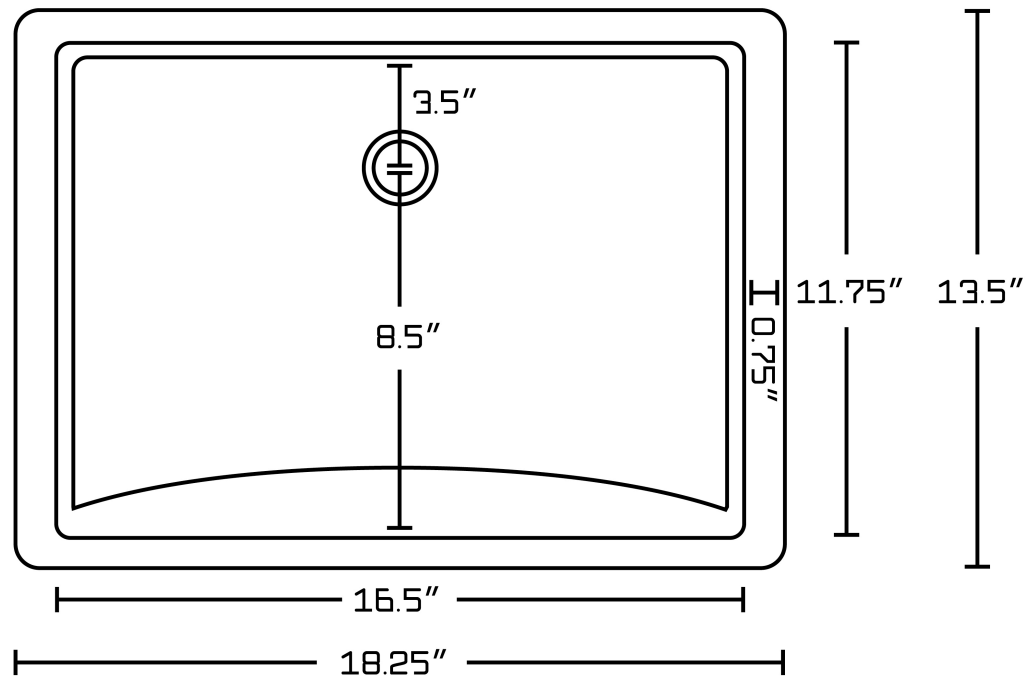

*Estimated as of 16 Dec 2021 2:43 PM.

Quality control approved in Canada. Each box on your order is physically opened-up and inspected to make sure only the highest quality product is shipped. We take and store photos of every single quality audit of every single order we ship. You can see them when you track your order on our website. This product is a group of multiple products. This modern vanity set belongs to the exquisite Xena design series. It features a rectangle shape. This vanity set is designed to be installed as a wall mount vanity set. It is constructed with plywood-melamine. This vanity set comes with a melamine finish in Dawn Grey color. It is designed for a 3h8-in. faucet.

Product ID:	540
Product Type:	Vanity Set
Series:	Xena
Shape:	Rectangle
Install Type:	Wall Mount
Faucet Drilling:	3H8-in.
Faucet Drilling Location:	Left-Right
Overflow:	Yes
Num Of Sinks:	2
Num Of Drawers:	4
Includes Faucets:	No
Includes Drains:	No
Undermount Sinks Color:	White
Width Group:	40-in. - 49-in.
Top Thickness:	1.5
Top Color:	Black Galaxy
Material:	Plywood-Melamine
Style:	Modern
Finish:	Melamine
Hardware Color:	Chrome
Color:	Dawn Grey
Recommended Ship Method:	LTL