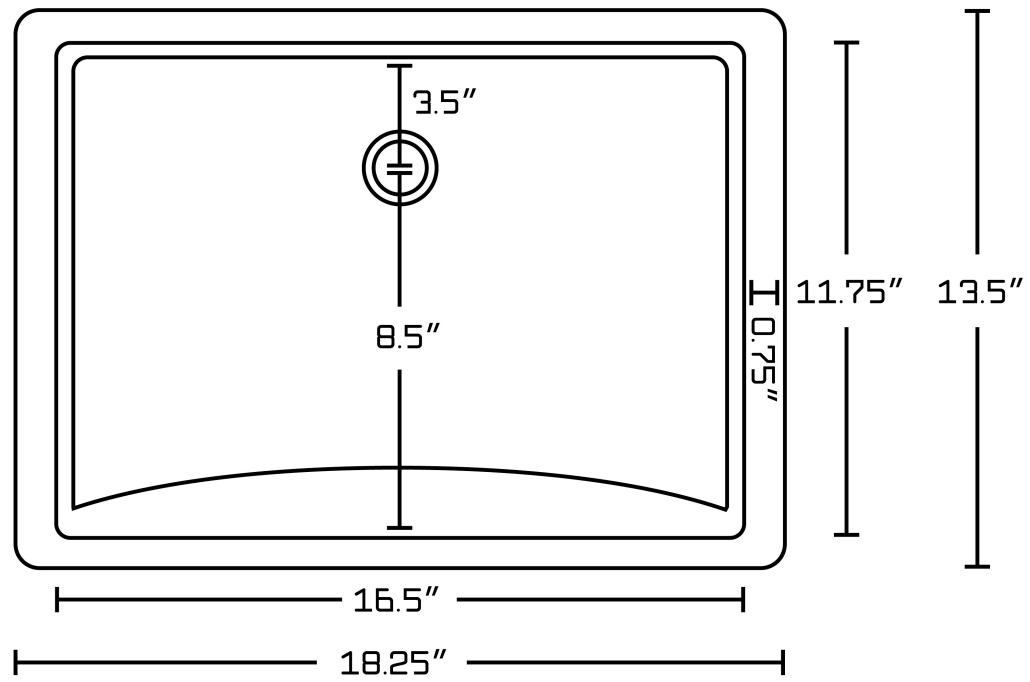

\*Estimated as of 16 Dec 2021 2:43 PM.

Quality control approved in Canada. Each box on your order is physically opened-up and inspected to make sure only the highest quality product is shipped. We take and store photos of every single quality audit of every single order we ship. You can see them when you track your order on our website. This product is a group of multiple products. This modern vanity set belongs to the exquisite Xena design series. It features a rectangle shape. This vanity set is designed to be installed as a floor mount vanity set. It is constructed with plywood-melamine. This vanity set comes with a melamine finish in Dawn Grey color. It is designed for a 1 hole faucet.

Product ID:	17748
Product Type:	Vanity Set
Series:	Xena
Shape:	Rectangle
Install Type:	Floor Mount
Faucet Drilling:	1 Hole
Faucet Drilling Location:	Left-Right
Overflow:	Yes
Num Of Sinks:	2
Num Of Drawers:	4
Includes Faucets:	No
Includes Drains:	No
Undermount Sinks Color:	Biscuit
Width Group:	40-in. - 49-in.
Top Thickness:	1.5
Top Color:	Bianca Carara
Material:	Plywood-Melamine
Style:	Modern
Finish:	Melamine
Hardware Color:	Chrome
Color:	Dawn Grey
Recommended Ship Method:	LTL