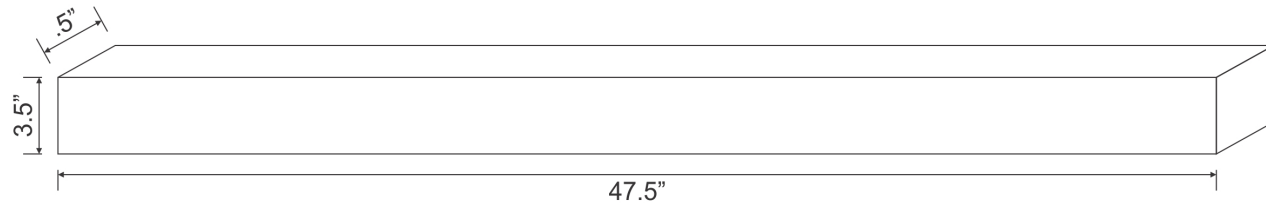

BACK SPLASH