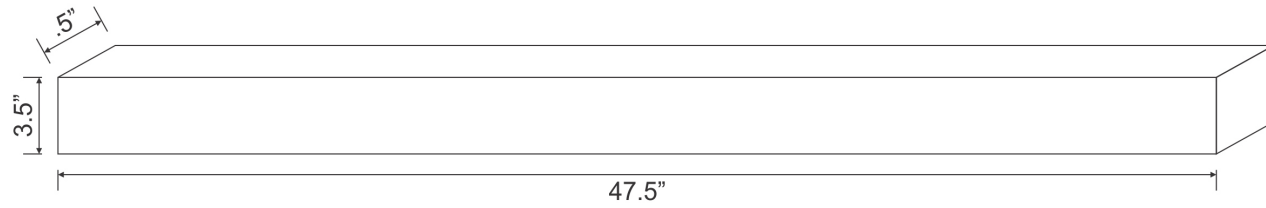

BACK SPLASH