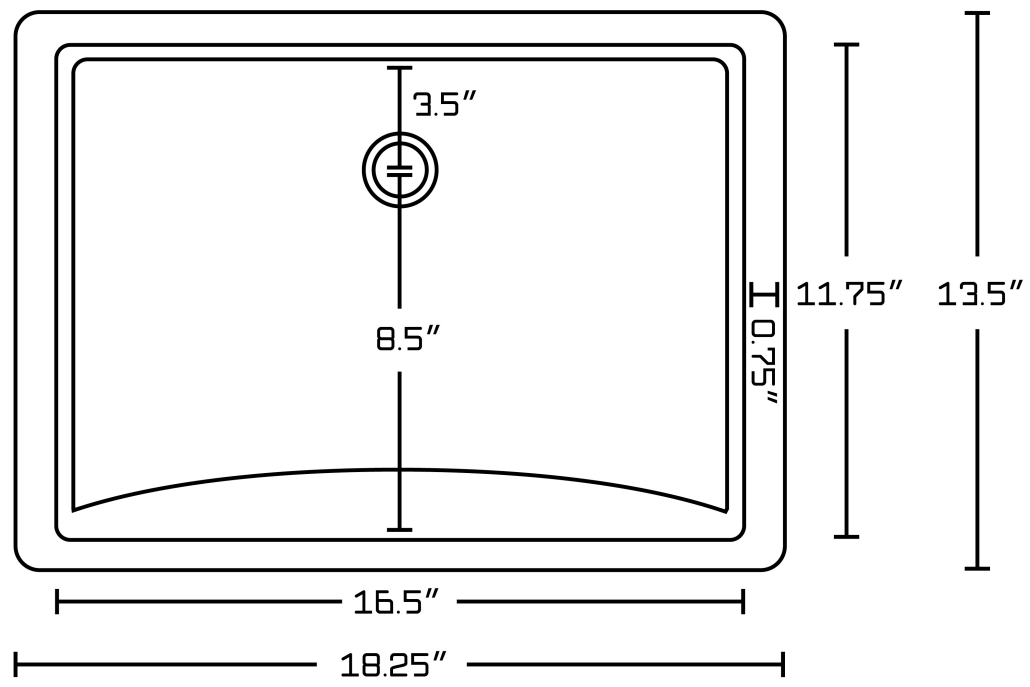

\*Estimated as of 16 Dec 2021 2:44 PM.

Quality control approved in Canada. Each box on your order is physically opened-up and inspected to make sure only the highest quality product is shipped. We take and store photos of every single quality audit of every single order we ship. You can see them when you track your order on our website. This product is a group of multiple products. This modern vanity set belongs to the exquisite Xena design series. It features a rectangle shape. This vanity set is designed to be installed as a wall mount vanity set. It is constructed with plywood-melamine. This vanity set comes with a melamine finish in White color. It is designed for a 3h4-in. faucet.

Product ID:	541
Product Type:	Vanity Set
Series:	Xena
Shape:	Rectangle
Install Type:	Wall Mount
Faucet Drilling:	3H4-in.
Faucet Drilling Location:	Left-Right
Overflow:	Yes
Num Of Sinks:	2
Num Of Drawers:	4
Includes Faucets:	No
Includes Drains:	No
Undermount Sinks Color:	White
Width Group:	40-in. - 49-in.
Top Thickness:	1.5
Top Color:	Bianca Carara
Material:	Plywood-Melamine
Style:	Modern
Finish:	Melamine
Hardware Color:	Chrome
Color:	White
Recommended Ship Method:	LTL