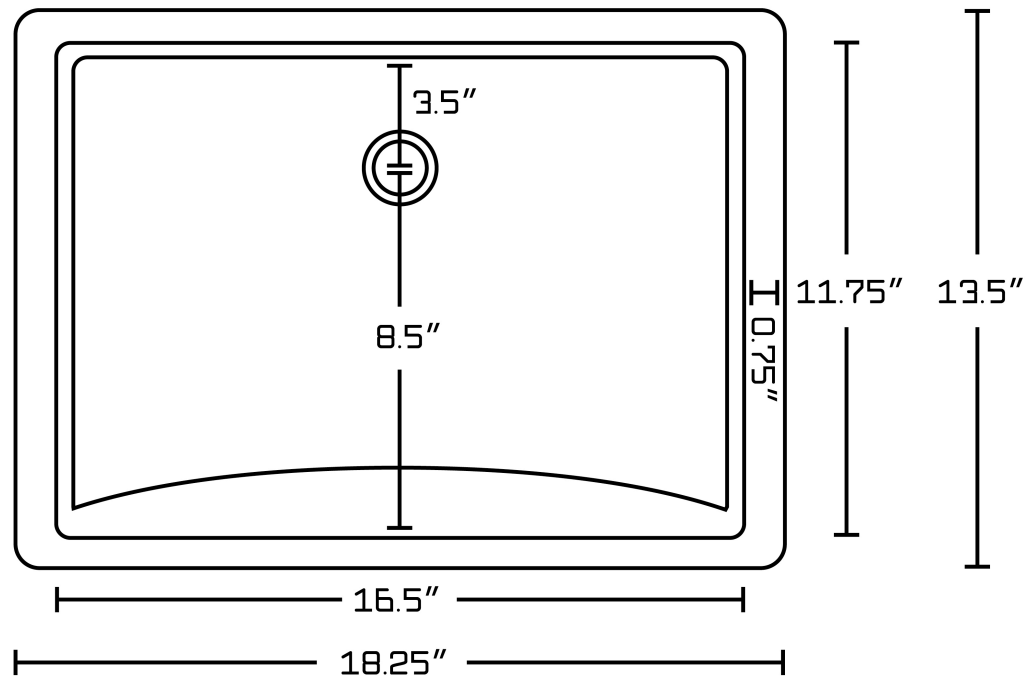

\*Estimated as of 16 Dec 2021 2:44 PM.

Quality control approved in Canada. Each box on your order is physically opened-up and inspected to make sure only the highest quality product is shipped. We take and store photos of every single quality audit of every single order we ship. You can see them when you track your order on our website. This product is a group of multiple products. This modern vanity set belongs to the exquisite Xena design series. It features a rectangle shape. This vanity set is designed to be installed as a floor mount vanity set. It is constructed with plywood-melamine. This vanity set comes with a melamine finish in White color. It is designed for a 3h4-in. faucet.

Product ID:	17750
Product Type:	Vanity Set
Series:	Xena
Shape:	Rectangle
Install Type:	Floor Mount
Faucet Drilling:	3H4-in.
Faucet Drilling Location:	Left-Right
Overflow:	Yes
Num Of Sinks:	2
Num Of Drawers:	4
Includes Faucets:	No
Includes Drains:	No
Undermount Sinks Color:	White
Width Group:	40-in. - 49-in.
Top Thickness:	1.5
Top Color:	Bianca Carara
Material:	Plywood-Melamine
Style:	Modern
Finish:	Melamine
Hardware Color:	Chrome
Color:	White
Recommended Ship Method:	LTL