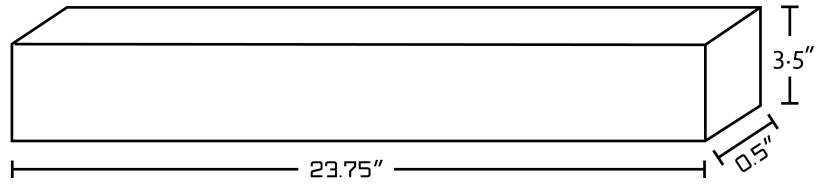

BACK SPLASH