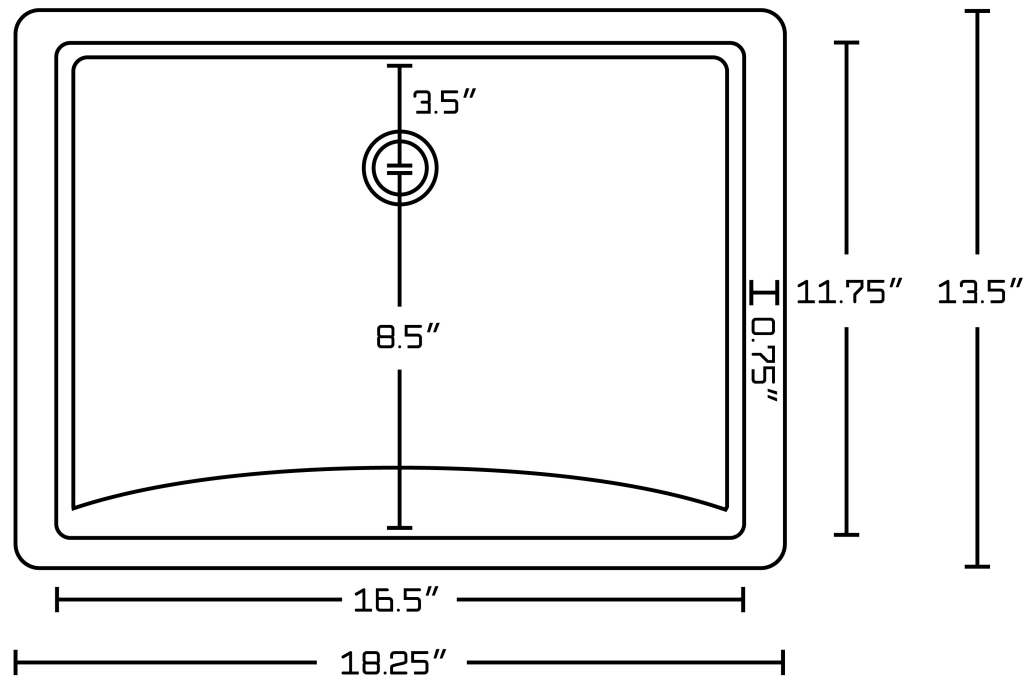

\*Estimated as of 16 Dec 2021 2:46 PM.

Quality control approved in Canada. Each box on your order is physically opened-up and inspected to make sure only the highest quality product is shipped. We take and store photos of every single quality audit of every single order we ship. You can see them when you track your order on our website. This product is a group of multiple products. This modern vanity set belongs to the exquisite Xena design series. It features a rectangle shape. This vanity set is designed to be installed as a floor mount vanity set. It is constructed with plywood-melamine. This vanity set comes with a melamine finish in Dawn Grey color. It is designed for a 3h8-in. faucet.

Product ID:	17438
Product Type:	Vanity Set
Series:	Xena
Shape:	Rectangle
Install Type:	Floor Mount
Faucet Drilling:	3H8-in.
Faucet Drilling Location:	Left-Right
Overflow:	Yes
Num Of Sinks:	2
Num Of Drawers:	5
Includes Faucets:	No
Includes Drains:	No
Undermount Sinks Color:	Biscuit
Width Group:	60-in. - 69-in.
Top Thickness:	1.5
Top Color:	Black Galaxy
Material:	Plywood-Melamine
Style:	Modern
Finish:	Melamine
Hardware Color:	Chrome
Color:	Dawn Grey
Recommended Ship Method:	LTL