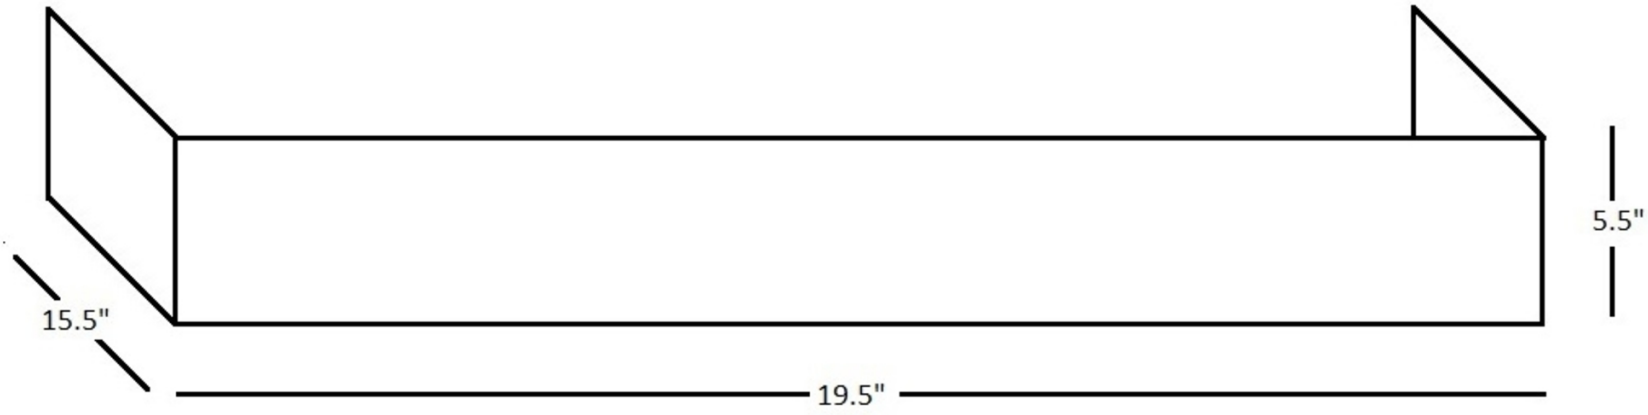

Product ID:	18107
Product Type:	Vanity Set
Series:	Shaker
Shape:	Rectangle
Install Type:	Floor Mount
Faucet Drilling:	3H8-in.
Faucet Drilling Location:	Left-Right
Overflow:	Yes
Num Of Sinks:	2
Num Of Doors:	4
Num Of Drawers:	2
Includes Faucets:	No
Includes Drains:	No
Width Group:	40-in. - 49-in.
Top Thickness:	0.75
Top Color:	White
Material:	Plywood-Veneer
Style:	Modern
Finish:	Lacquer-Paint
Hardware Color:	Chrome
Color:	White
Recommended Ship Method:	LTL