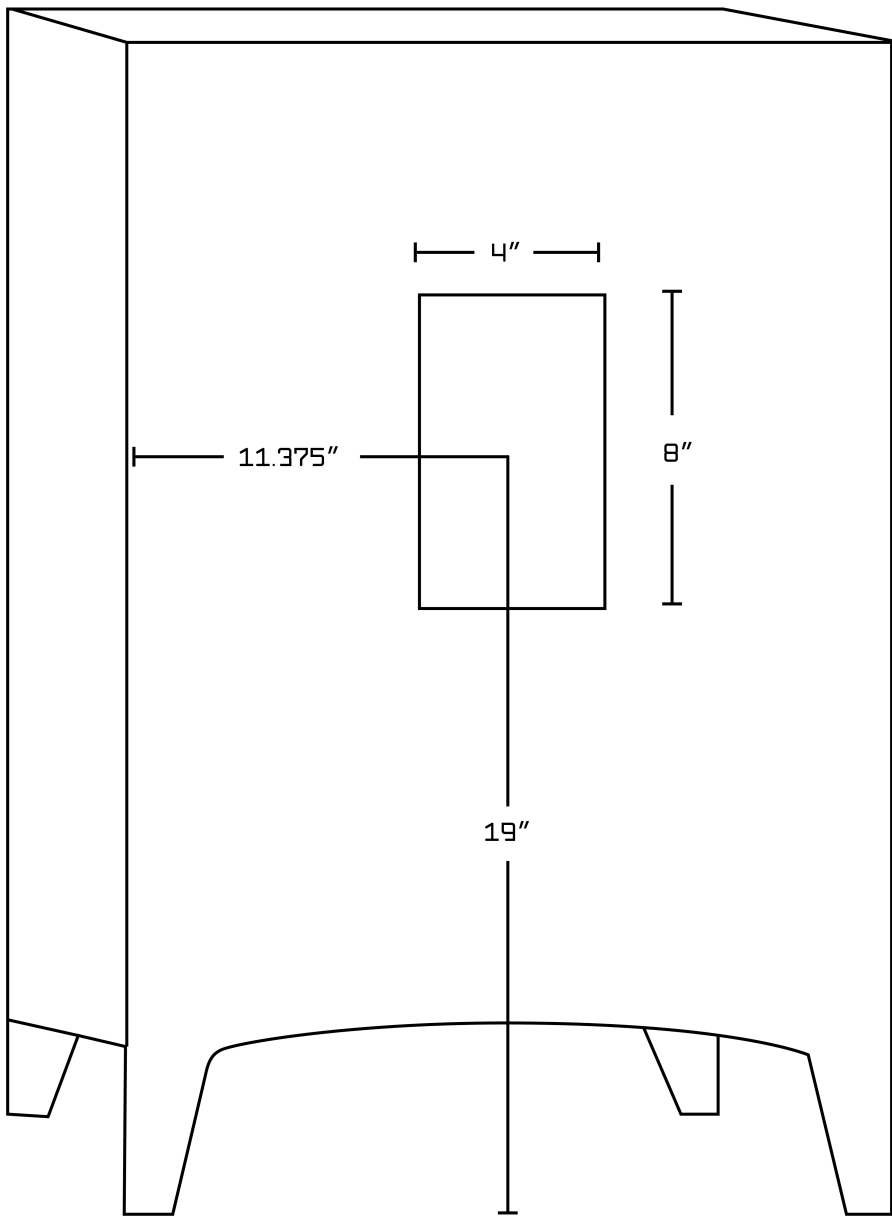

Product ID:	18107
Product Type:	Vanity Set
Series:	Shaker
Shape:	Rectangle
Install Type:	Floor Mount
Faucet Drilling:	3H8-in.
Faucet Drilling Location:	Left-Right
Overflow:	Yes
Num Of Sinks:	2
Num Of Doors:	4
Num Of Drawers:	2
Includes Faucets:	No
Includes Drains:	No
Width Group:	40-in. - 49-in.
Top Thickness:	0.75
Top Color:	White
Material:	Plywood-Veneer
Style:	Modern
Finish:	Lacquer-Paint
Hardware Color:	Chrome
Color:	White
Recommended Ship Method:	LTL