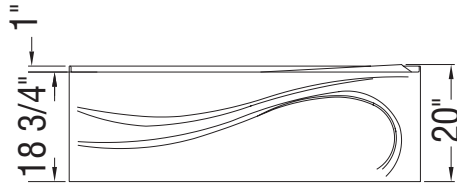

HYDROSENS, BACKMAX,  
AND AIR SYSTEMS

MICROJETS SYSTEM

- ( ▲ ): Indicates Whirlpool jets positioning
- ( △ ): Indicates suction positioning
- ( ● ): Indicates airjets positioning
- ( ⚡ ): Indicates chromatherapy light positioning

**All dimensions are approximate. Structure measurements must be verified against the unit to ensure proper fit.**