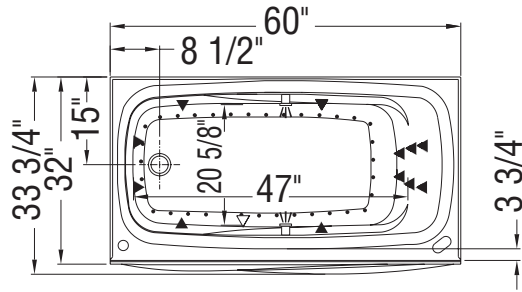

HYDROSENS, BACKMAX,  
AND AIR SYSTEMS

MICROJETS SYSTEM

- ( ▲ ): Indicates Whirlpool jets positioning
- ( △ ): Indicates suction positioning
- ( ● ): Indicates airjets positioning
- ( ⚡ ): Indicates chromatherapy light positioning

**All dimensions are approximate. Structure measurements must be verified against the unit to ensure proper fit.**