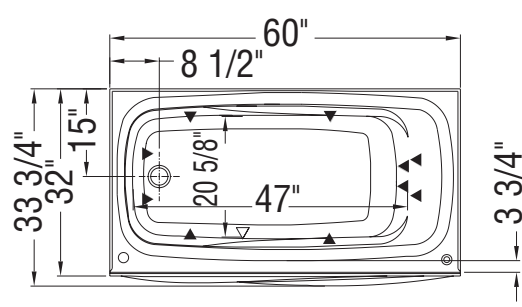

HYDROSENS, BACKMAX,  
AND AIR SYSTEMS

MICROJETS SYSTEM

- ( ▲ ): Indicates Whirlpool jets positioning
- ( △ ): Indicates suction positioning
- ( ● ): Indicates airjets positioning
- ( ⚡ ): Indicates chromatherapy light positioning

**All dimensions are approximate. Structure measurements must be verified against the unit to ensure proper fit.**