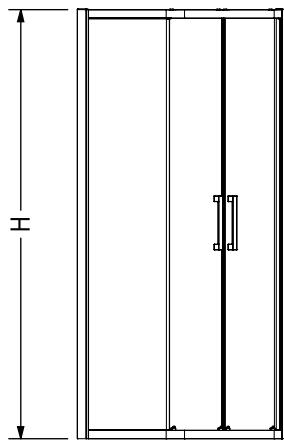

STANDARD

| Code | Description | H | M | L | P Adjustable | F | Door Opening | Wall Adjustment |
|--------|-----------------------------|---------|-----------|-----------|---------------------|----------|--------------|-----------------|
| 137440 | RADIA N-A 36" X 36" X 71.5" | 71 5/8" | 35 5/8" | 34 1/2" | 14 9/16" - 15 1/4" | 26 3/8" | 18 5/16" | 3/4" |
| 137441 | RADIA N-A 38" X 38" X 71.5" | 71 5/8" | 37 7/8" | 35 5/8" | 16 1/8" - 16 13/16" | 26 7/16" | 18 5/16" | 3/4" |
| 137442 | RADIA N-A 40" X 40" X 71.5" | 71 5/8" | 40 15/16" | 37 13/16" | 18 3/16" - 18 7/8" | 26 1/2" | 18 5/16" | 3/4" |

All dimensions are approximate. Structure measurements must be verified against the unit to ensure proper fit.