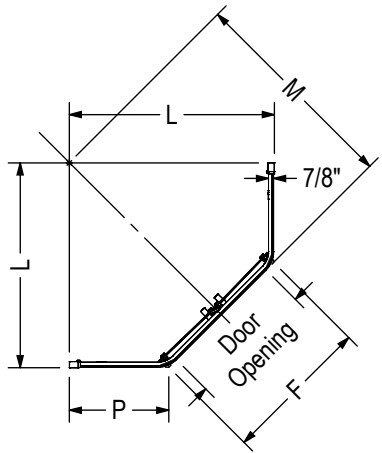

STANDARD

| Code | Description | H | M | L | P Adjustable | F | Door Opening | Wall Adjustment |
|--------|-----------------------------|---------|-----------|-----------|---------------------|----------|--------------|-----------------|
| 137440 | RADIA N-A 36" X 36" X 71.5" | 71 5/8" | 35 5/8" | 34 1/2" | 14 9/16" - 15 1/4" | 26 3/8" | 18 5/16" | 3/4" |
| 137441 | RADIA N-A 38" X 38" X 71.5" | 71 5/8" | 37 7/8" | 35 5/8" | 16 1/8" - 16 13/16" | 26 7/16" | 18 5/16" | 3/4" |
| 137442 | RADIA N-A 40" X 40" X 71.5" | 71 5/8" | 40 15/16" | 37 13/16" | 18 3/16" - 18 7/8" | 26 1/2" | 18 5/16" | 3/4" |

All dimensions are approximate. Structure measurements must be verified against the unit to ensure proper fit.