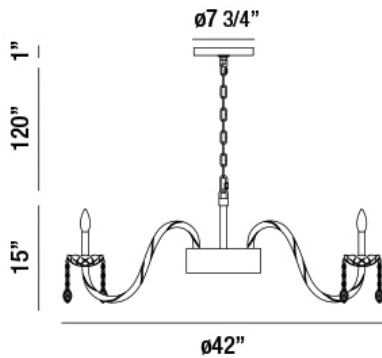

FERRERO, 16LT CHANDELIER

Product Details

Item No.	:	34080-016
Finish	:	Clear
Diameter	:	42"
Height	:	15"
Est. Weight	:	38.5 lbs
Approval	:	cULus

BULB DETAILS

No. of Bulbs	:	16
Bulb Type	:	B10
Bulb Voltage	:	120V
Bulb Wattage	:	60W
Bulb Socket	:	E12
Input Voltage	:	120V
Dimmable	:	No
Bulb Included	:	No

Options Available

ITEM NO.	FINISH	SHADE
34080-016	Clear	
34080-023	Smoke	
34080-030	Cognac	

TECHNICAL DETAILS

Hanging Support Type	:	Chain
Chain Length	:	120"
Power Wire Length	:	204"
Canopy Diameter	:	8"
Canopy Height	:	1"