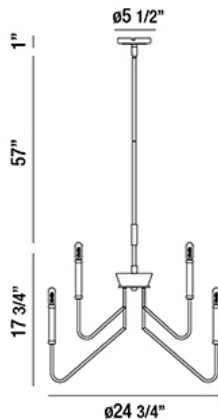

RADO, 9LT CHANDELIER

Product Details

Item No.	:	34071-014
Finish	:	Black
Diameter	:	17.75"
Height	:	24.75"
Est. Weight	:	12.1 lbs
Approval	:	cETLus

BULB DETAILS

No. of Bulbs	:	9
Bulb Type	:	T25 EDISION
Bulb Voltage	:	120V
Bulb Wattage	:	40W
Bulb Socket	:	E12
Input Voltage	:	120V
Dimmable	:	No
Bulb Included	:	Yes

Options Available

ITEM NO.	FINISH	SHADE
34071-014	Black	

TECHNICAL DETAILS

Hanging Support Type	:	Rod
Rod Length	:	57"
Power Wire Length	:	63"
Canopy Diameter	:	4.75"
Canopy Height	:	0.75"

PROJECT INFORMATION