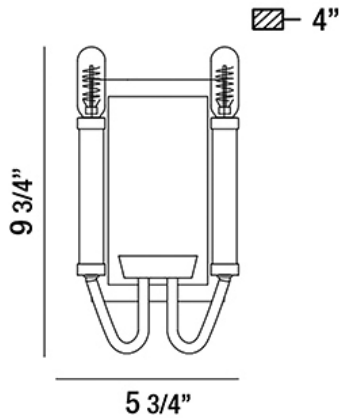

RADO, 2LT WALL SCONCE

Product Details

Item No.	:	34069-011
Finish	:	Black
Width	:	5.75"
Height	:	9.75"
Max Extension	:	4"
Est. Weight	:	3.96 lbs
Approval	:	cULus

BULB DETAILS

No. of Bulbs	:	2
Bulb Type	:	T25 EDISON
Bulb Voltage	:	120V
Bulb Wattage	:	40W
Bulb Socket	:	E12
Input Voltage	:	120V
Dimmable	:	No
Bulb Included	:	Yes

Options Available

ITEM NO.	FINISH	SHADE
34069-011	Black	

TECHNICAL DETAILS

Canopy Length	:	1"
Canopy Height	:	4.75"

PROJECT INFORMATION

Job Name: Date: Type:

Comments: