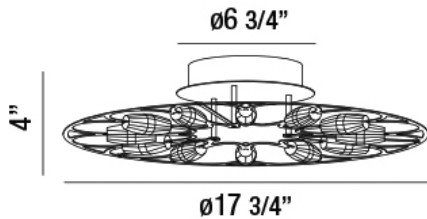

ROTOLO, SMALL LED SURFACE MOUNT

Product Details

Item No.	:	34066-010
Finish	:	Chrome
Shade	:	Frosted
Diameter	:	17.75"
Height	:	4"
Est. Weight	:	4.71 lbs
IP Rating	:	20
Approval	:	cETLus

BULB DETAILS

No. of Bulbs	:	12
Bulb Type	:	LED
Bulb Voltage	:	120V
Bulb Wattage	:	12W
Bulb Socket	:	LED
Input Voltage	:	120V
Dimmable	:	Yes
Lumens	:	960lm
Kelvin	:	3000K
CRI	:	90++
Bulb Included	:	Yes

Options Available

ITEM NO.	FINISH	SHADE
34066-010	Chrome	Frosted

TECHNICAL DETAILS

Canopy Diameter	:	6.75"
Canopy Height	:	1.5"
Driver	:	Hueuc

PROJECT INFORMATION

Job Name: Date: Type:

Comments: