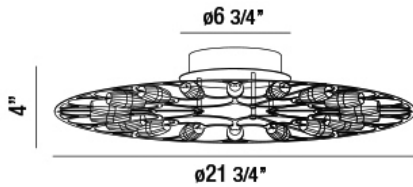

### Product Details

Item No.	:	34067-017
Finish	:	Chrome
Shade	:	Frosted
Diameter	:	21.75"
Height	:	4"
Est. Weight	:	6.31 lbs
IP Rating	:	20
Approval	:	cETLus

### BULB DETAILS

No. of Bulbs	:	18
Bulb Type	:	LED
Bulb Voltage	:	120V
Bulb Wattage	:	18W
Bulb Socket	:	LED
Input Voltage	:	120V
Dimmable	:	Yes
Lumens	:	1440lm
Kelvin	:	3000K
CRI	:	90++
Bulb Included	:	Yes

### TECHNICAL DETAILS

Canopy Diameter	:	6.75"
Canopy Height	:	1.5"
Driver	:	Hueuc