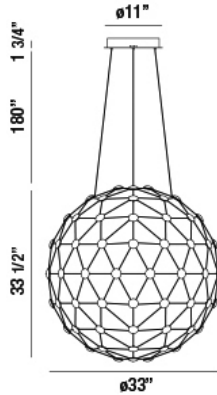

SIENA, LRG LED CHANDELIER, 52W

Product Details

Item No.	:	33722-016
Finish	:	Chrome
Diameter	:	33"
Height	:	33.5"
Est. Weight	:	28.01 lbs
IP Rating	:	20
Approval	:	cETLus

BULB DETAILS

No. of Bulbs	:	128
Bulb Type	:	LED
Bulb Voltage	:	120V
Bulb Wattage	:	52W
Bulb Socket	:	LED
Input Voltage	:	120V
Dimmable	:	Yes
Lumens	:	4160lm
Kelvin	:	4000K
CRI	:	90++
Bulb Included	:	Yes

Options Available

ITEM NO.	FINISH	SHADE
33722-016	Chrome	

TECHNICAL DETAILS

Hanging Support Type	:	Wire
Wire Length	:	96"
Power Wire Length	:	96"
Canopy Diameter	:	11"
Canopy Height	:	1.75"
Driver	:	Hueuc