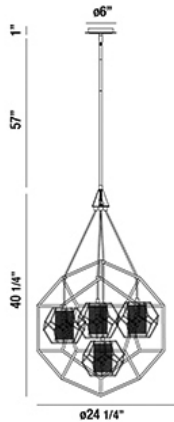

## BETTINO, 4-LT CHANDELIER

### Product Details

Item No.	:	33701-011
Finish	:	Black
Shade	:	Brass
Diameter	:	24.5"
Height	:	40.25"
Est. Weight	:	19.36 lbs
Approval	:	cULus

### TECHNICAL DETAILS

Hanging Support Type	:	Rod
Rod Length	:	57"
Power Wire Length	:	63"
Canopy Diameter	:	6"
Canopy Height	:	1"