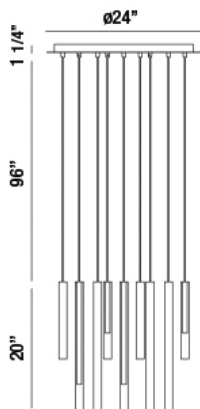

SANTANA, 18-LIGHT LED CHANDELIER

Product Details

Item No.	:	31445-025
Finish	:	Satin Nickel
Shade	:	Frosted
Diameter	:	24"
Height	:	20"
Est. Weight	:	33.44 lbs
IP Rating	:	20
Approval	:	cULus

BULB DETAILS

ITEM NO.	FINISH	SHADE
31445-016	Black	Frosted
31445-025	Satin Nickel	Frosted
31445-038	Antique Brass Gold	Frosted

Clustered matte black extruded tubes of LED light

TECHNICAL DETAILS

Hanging Support Type	:	Wire
Wire Length	:	96"
Power Wire Length	:	96"
Canopy Diameter	:	24"
Canopy Height	:	1.25"
Driver	:	Actc