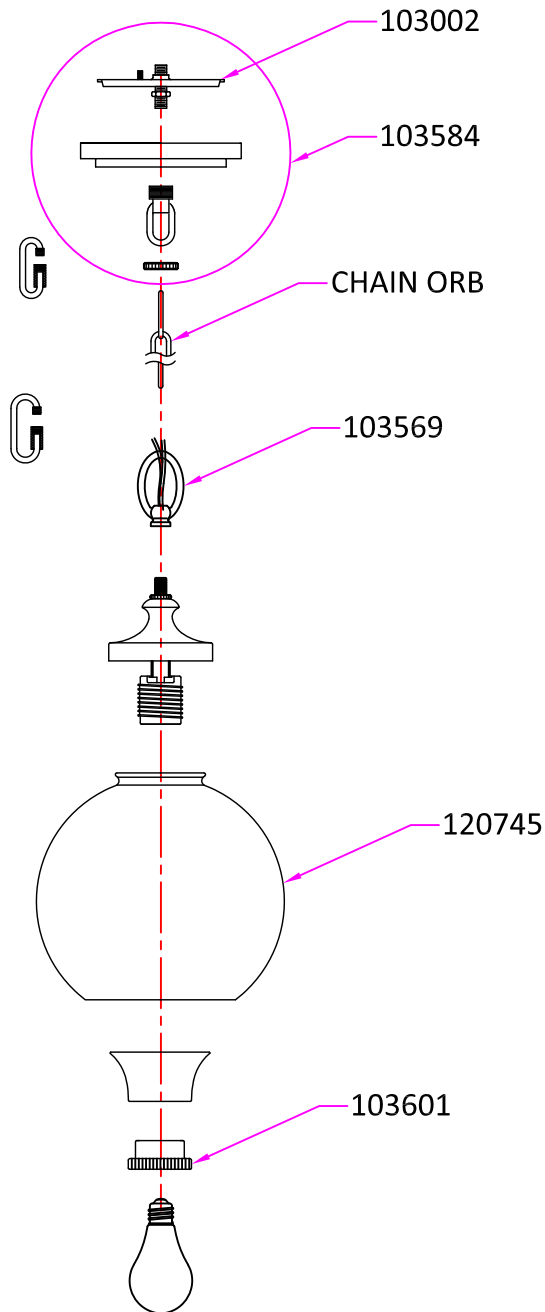

Replacement Parts

P1318ORB

Qty.	Part #	Description
	103002	U Channel Strap 1/8IP
	103569	AL. Fixture Loop P1307/P1308/P1317/P1318
	103601	Counter Ring ORB P1307/P1317/P1308/P1318/FM403/FM407
	103584	Canopy Kit ORB P1307/P1308/P1317/P1318
	120745	Glass P1318ORB/FM407ORB
	CHAIN ORB	Chand Chain (Regular - 3FT LGT)