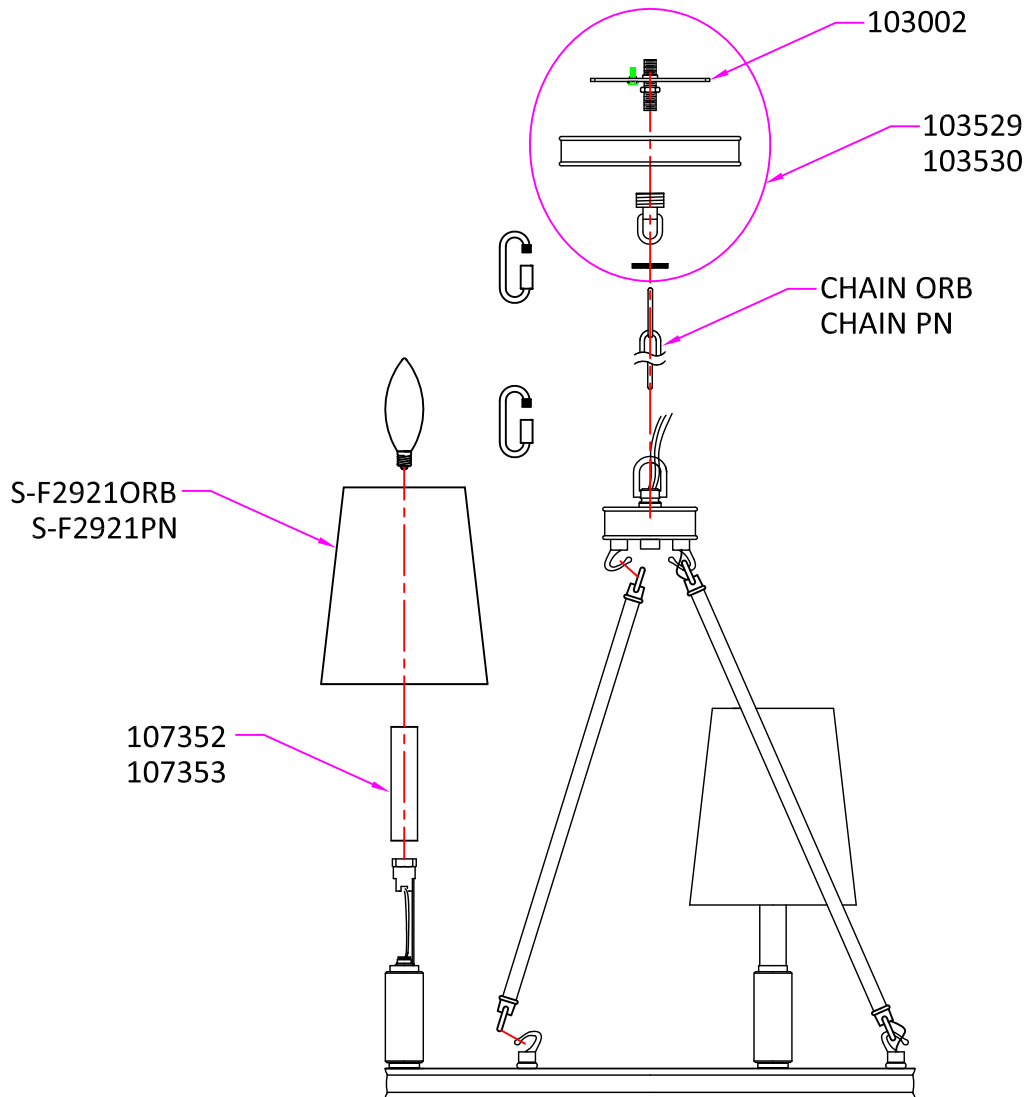

Replacement Parts

F2922/5

Qty.	Part #	Description
	103002	U Channel Strap 1/8IP
	103529	Canopy Kit F2921/F2922/F2937 ORB
	103530	Canopy Kit F2921/F2922/F2937 PN
	Chain ORB	Chand Chain (Regular - 3FT LGT)
	Chain PN	Chand Chain (Regular - 3FT LGT)
	S-F2921ORB	Shade F2921/F2922/F2937/WB1717 ORB
	S-F2921PN	Shade F2921/F2922/F2937/WB1717 PN
	107352	Candle Tube GW (7/8" * 2-3/4")
	107353	Candle Tube ORB (7/8" * 2-3/4")