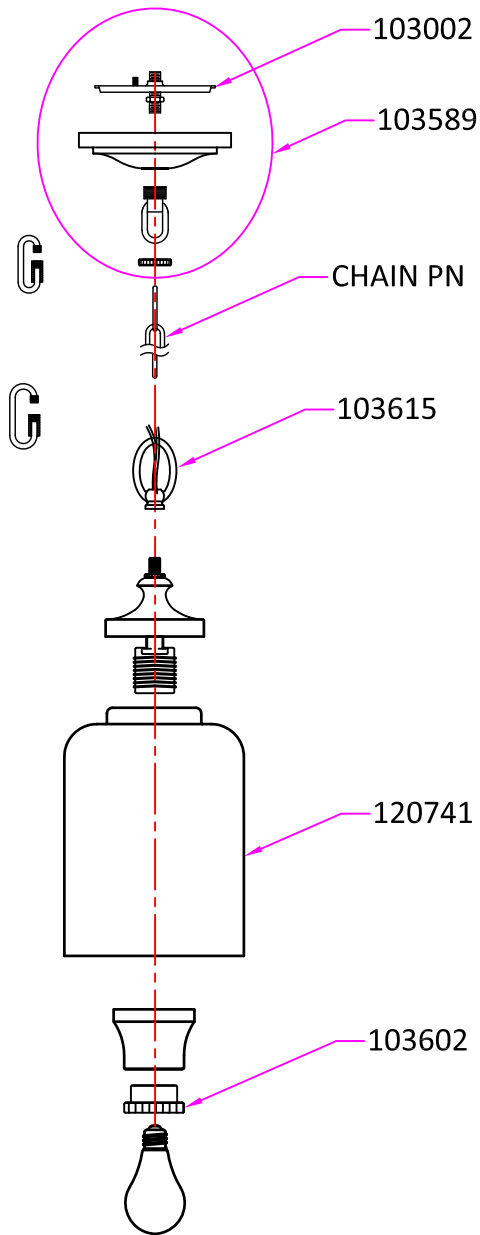

Replacement Parts

P1310PN

Qty.	Part #	Description
	103002	U-Channel Strap 1/8 IP
	103589	Canopy Kit PN P1309/P1319/P1310/P1320
	103602	Counter Ring PN FM404/FM408/P1309/P1319/P1310/P1320PN
	103615	AL. Fixture Loop PN P1309/P1319/P1310/P1320
	120741	Glass P1310
	CHAIN PN	Chand Chain (Regular - 3FT LGT)