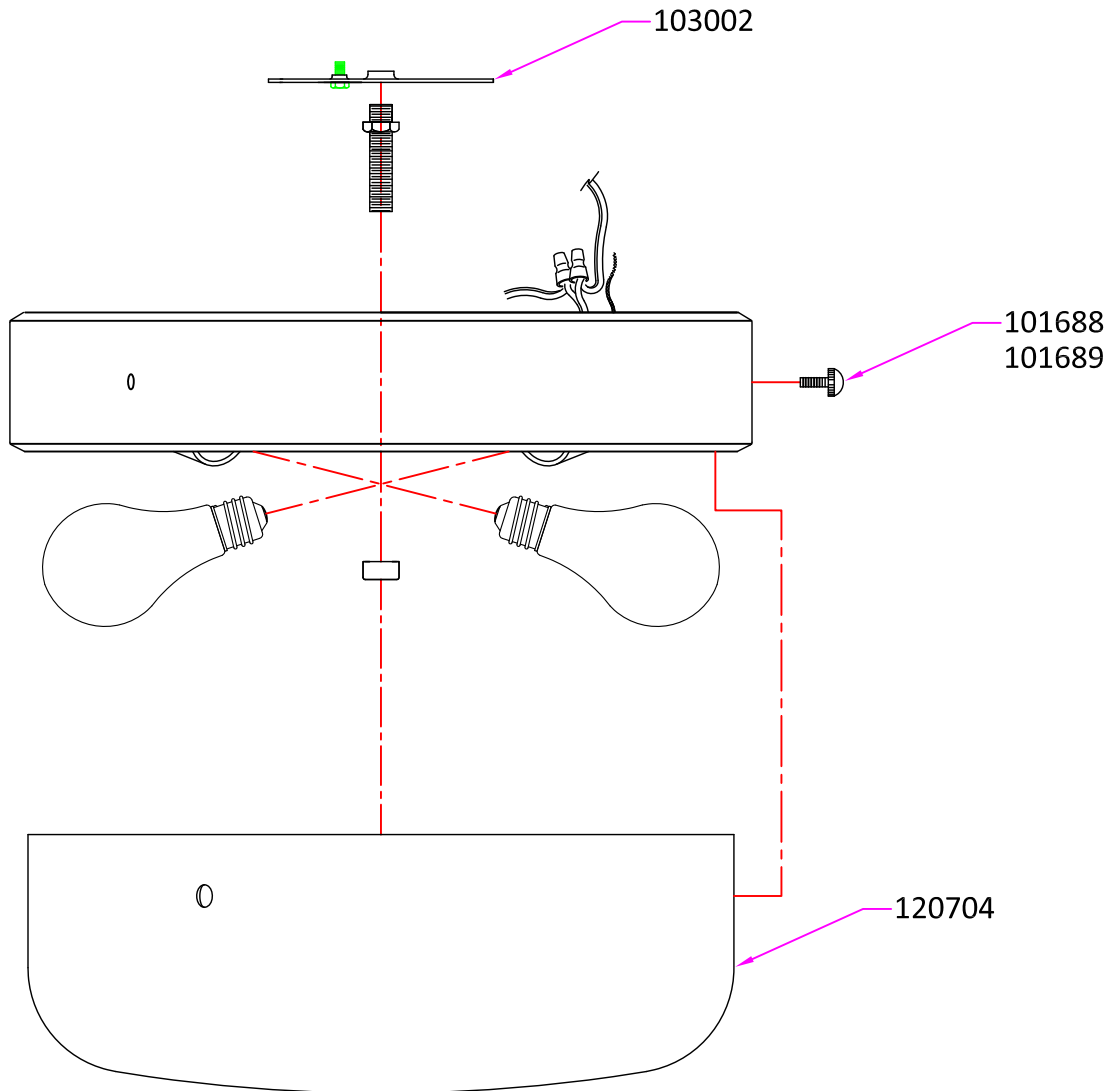

Replacement Parts

FM390

Qty.	Part #	Description
	103002	U Channel Strap 1/8IP
	120704	Glass P1283/FM390
	101688	Dia. 5/8" Knurled Nut Screw (5/8" Length) DAB
	101689	Dia. 5/8" Knurled Nut Screw (5/8" Length) PN