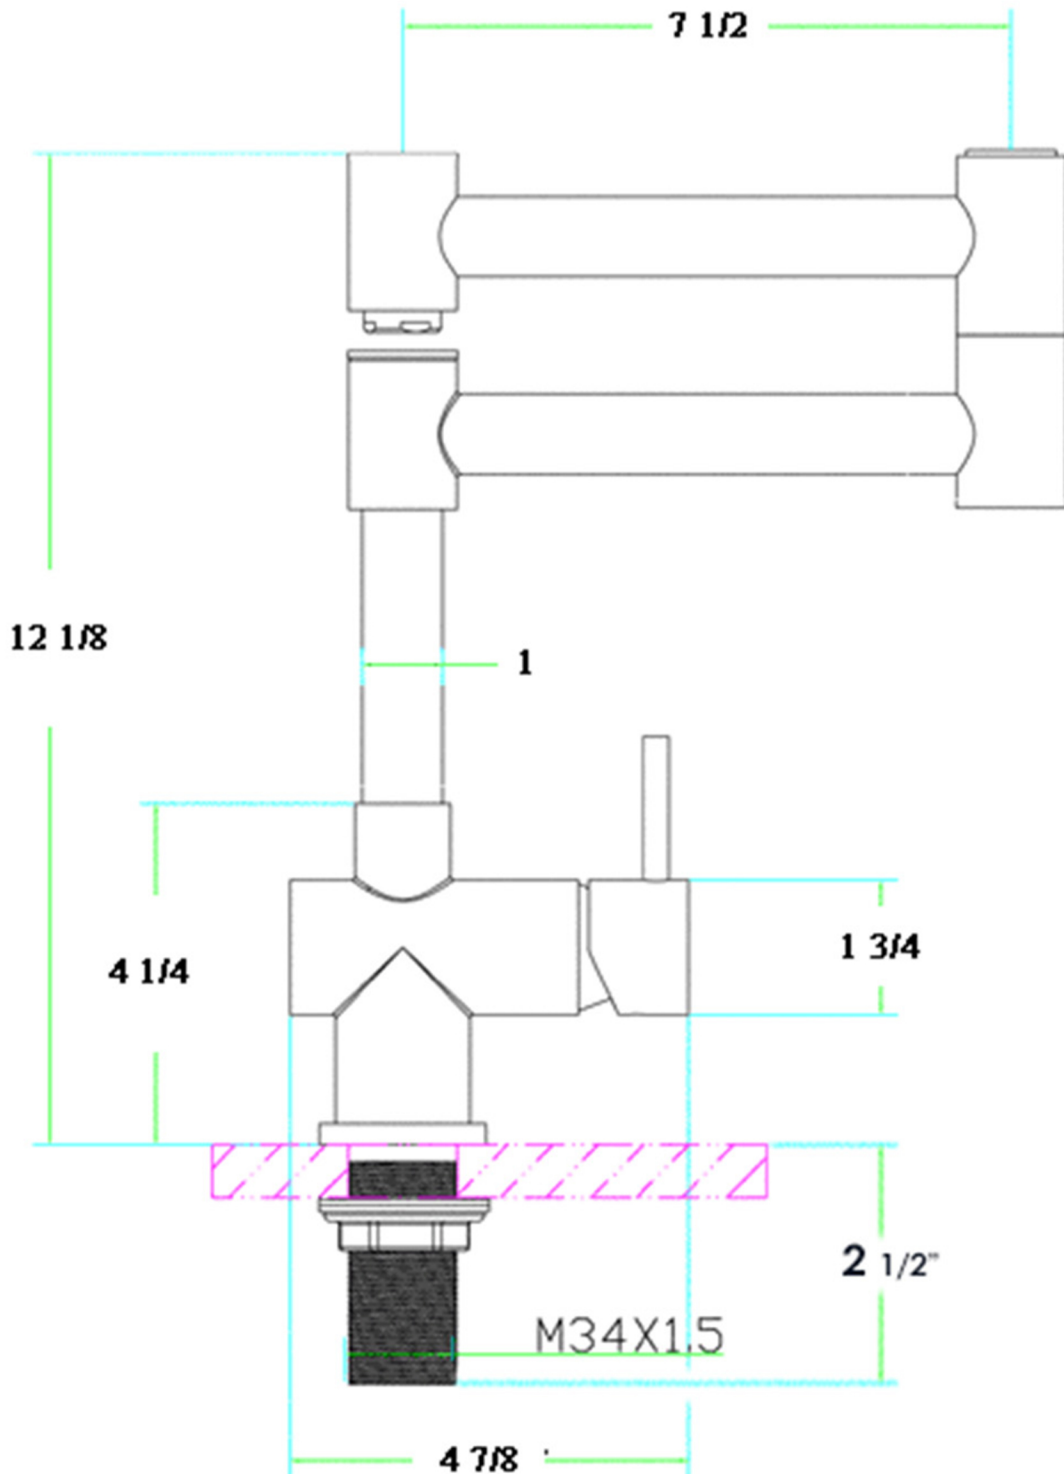

AB2038

Solid Retractable Single Hole Kitchen Faucet

Note: All product dimensions are approximate and should be verified on site prior to installation. Visit www.ALFIbrand.com for more information.