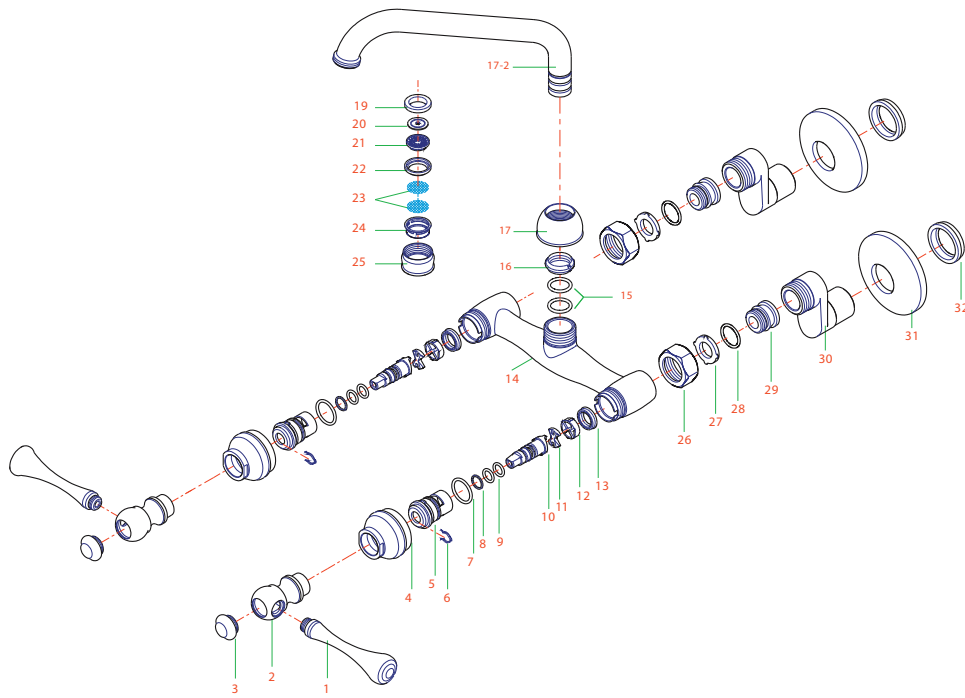

MODEL#: **ES3131L**

Wall Mount Kitchen Faucet w/ Twin Handles, 4" - 9" Adjustable Spread

Note: Drawing shows overall style of the product, faucet handle style may be different to the product model number this chart is referring to.