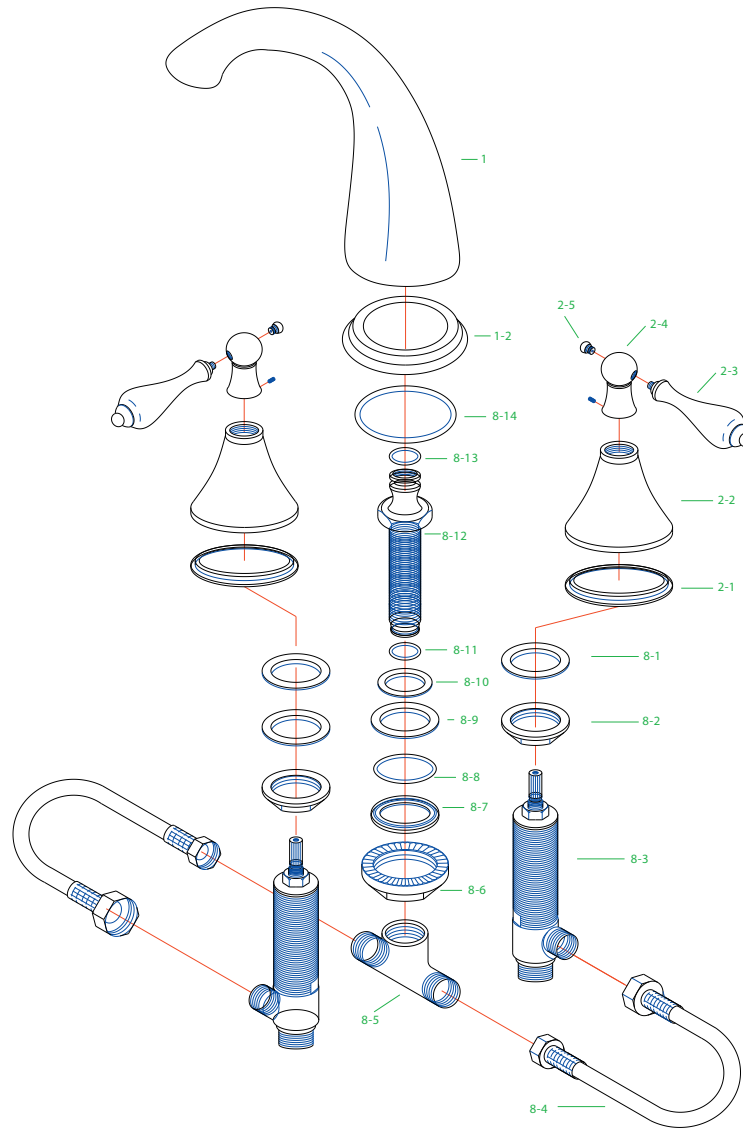

MODEL#: **ES2361DL**

Roman Tub Filler, 10" Spout Reach, w/ Quick Connect Spout, 3/4" Hi-Flow Cartridge

Note: Drawing shows overall style of the product, faucet handle style may be different to the product model number this chart is referring to.