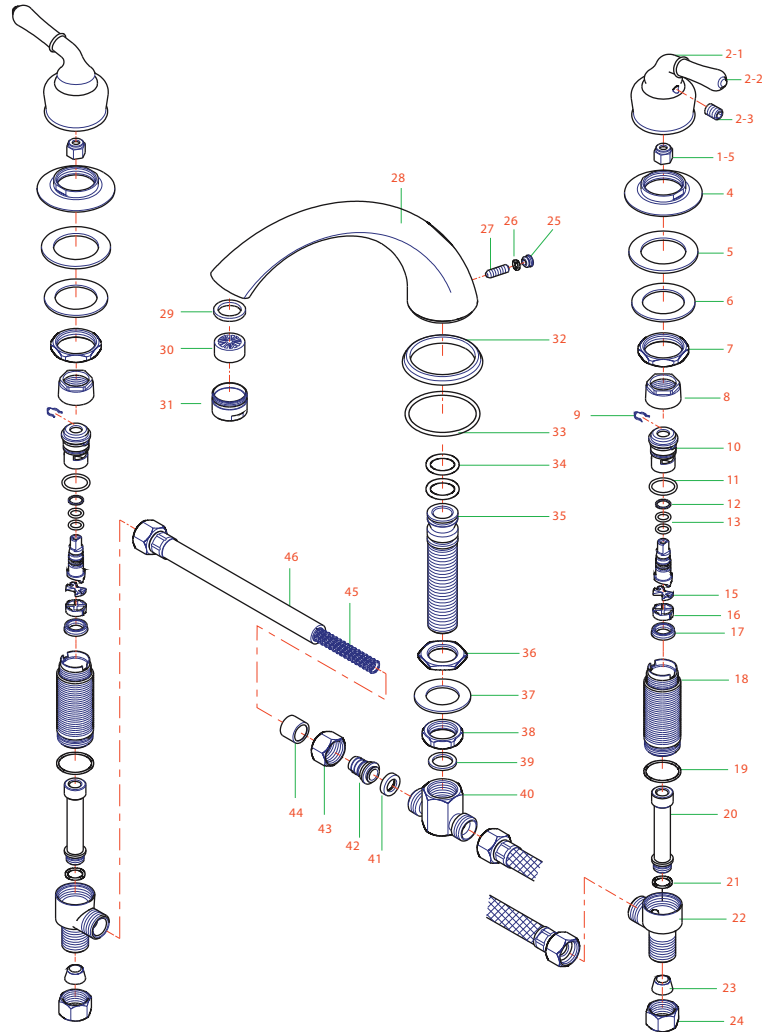

MODEL#: **EC361**

Roman Tub Filler, 9" Spout Reach, Quick Connect Spout

Note: Drawing shows overall style of the product, faucet handle style may be different to the product model number this chart is referring to.