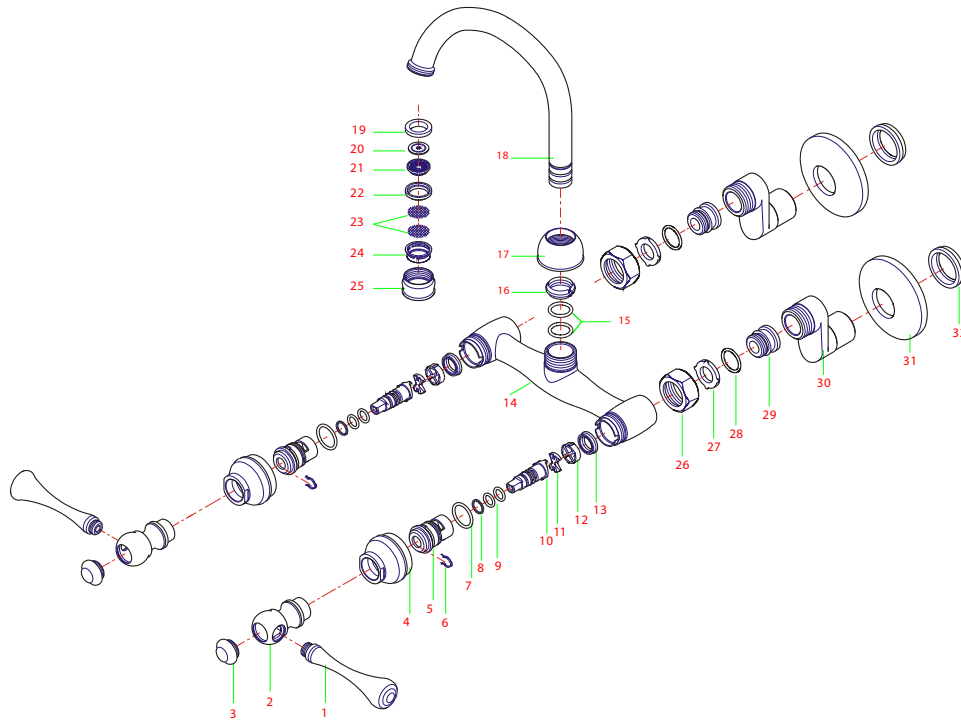

MODEL#: **ES3141L**

High Arch Spout Wall Mount Kitchen Faucet, 4" – 9" Adjustable Spread

Note: Drawing shows overall style of the product, faucet handle style may be different to the product model number this chart is referring to.