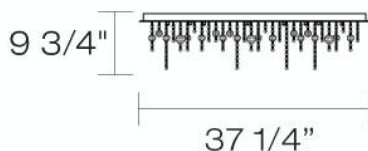

Project Information

Job Name: _____ Date: _____ Type: _____
Comments: _____