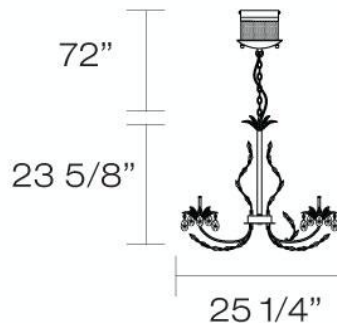

Project Information

Job Name: _____ Date: _____ Type: _____
Comments: _____