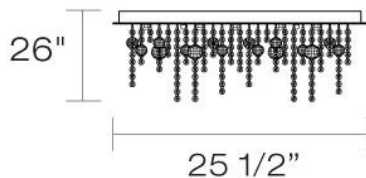

✉ 33 West Beaver Creek Road Richmond Hill
Ontario Canada L4B 1L8
☎ 800.660.5391
📠 800.660.5390
📧 info@eurofase.com
🌐 www.eurofase.com

ALISSA , 18-LIGHT FLUSHMOUNT

Product Specifications

Collection: Illuminations
Model No.: 19397
Height: 9.25"
Width: 20.5"
Length: 25.5"
Est. Shipping Weight: 21.956 lbs
No. of Bulbs: 18 Inc.
Bulb Wattage: 20 watts
Bulb Type: JC 
Bulb Base: G4
Bulb Voltage: 12 volts

Options Available

ITEM CODE	FINISH	SHADE
19397-016	chrome	clear crystal

Colour / Shades Available

FINISH	SHADE
chrome	<input checked="" type="radio"/> clear crystal

Delightful strands of unique crystals droplets and spherules shower from a curvaceous and glowing chrome mirror base. The lights are hidden cleverly amidst the sparkling fields of diamondsque crystals, dispersing light with both grace and ease.