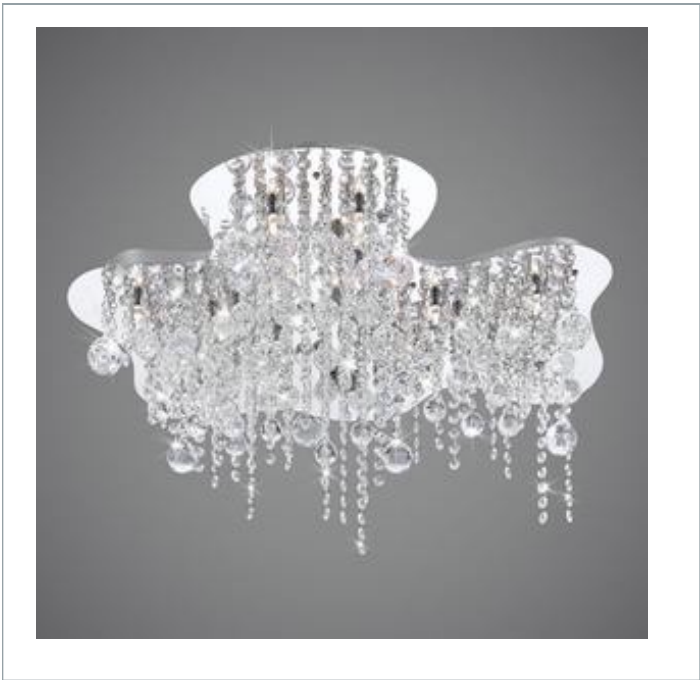

✉ 33 West Beaver Creek Road Richmond Hill
Ontario Canada L4B 1L8
☎ 800.660.5391
📠 800.660.5390
📧 info@eurofase.com
🌐 www.eurofase.com

ALISSA , 18-LIGHT FLUSHMOUNT

Product Specifications

Collection: Illuminations
Model No.: 19397
Height: 9.25"
Width: 20.5"
Length: 25.5"
Est. Shipping Weight: 21.956 lbs
No. of Bulbs: 18 Inc.
Bulb Wattage: 20 watts
Bulb Type: JC 
Bulb Base: G4
Bulb Voltage: 12 volts

Options Available

ITEM CODE	FINISH	SHADE
19397-016	chrome	clear crystal

Colour / Shades Available

FINISH	SHADE
chrome	<input checked="" type="radio"/> clear crystal

Delightful strands of unique crystals droplets and spherules shower from a curvaceous and glowing chrome mirror base. The lights are hidden cleverly amidst the sparkling fields of diamondsque crystals, dispersing light with both grace and ease.