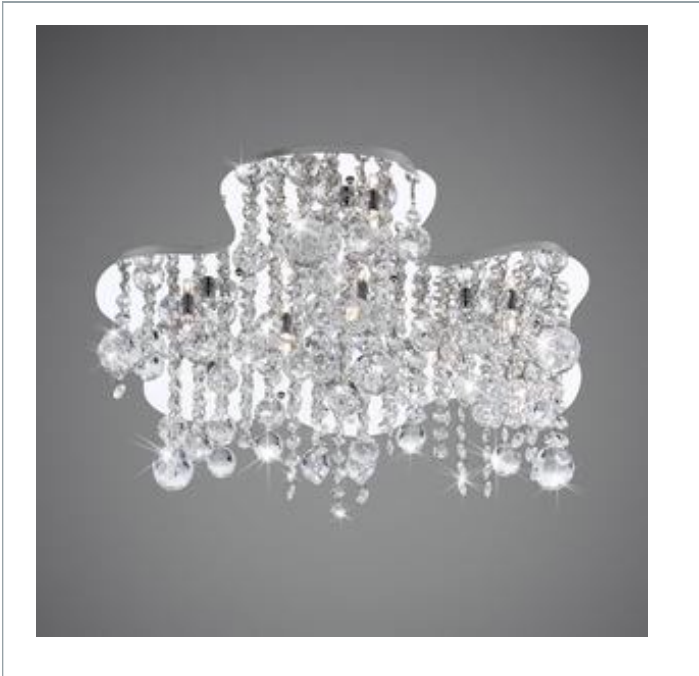

✉ 33 West Beaver Creek Road Richmond Hill
 Ontario Canada L4B 1L8
 ☎ 800.660.5391
 📠 800.660.5390
 📧 info@eurofase.com
 🌐 www.eurofase.com

ALISSA , 10-LIGHT FLUSHMOUNT

Product Specifications

Collection: Illuminations
 Model No.: 19396
 Height: 6.75"
 Width: 14.5"
 Length: 18.5"
 Est. Shipping Weight: 13.046 lbs
 No. of Bulbs: 10 Inc.
 Bulb Wattage: 20 watts
 Bulb Type: JC 
 Bulb Base: G4
 Bulb Voltage: 12 volts

Options Available

ITEM CODE	FINISH	SHADE
19396-019	chrome	clear crystal

Colour / Shades Available

FINISH	SHADE
chrome	<input checked="" type="radio"/> clear crystal

Delightful strands of unique crystals droplets and spherules shower from a curvaceous and glowing chrome mirror base. The lights are hidden cleverly amidst the sparkling fields of diamondsque crystals, dispersing light with both grace and ease.