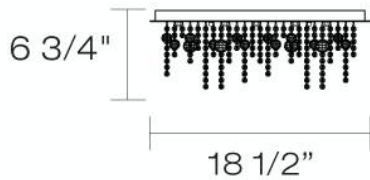

Project Information

Job Name: _____ Date: _____ Type: _____
Comments: _____