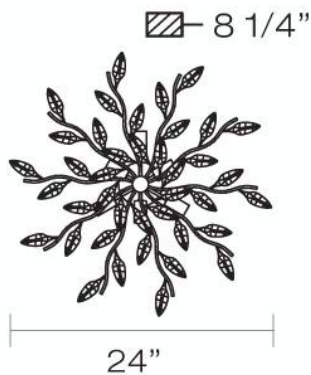

FELINA , 10-LIGHT FLUSHMOUNT

Product Specifications

Collection:	Illuminations
Model No.:	19383
Height:	8.25"
Diameter:	24"
Est. Shipping Weight:	11.968 lbs
No. of Bulbs:	10
Bulb Wattage:	40 watts
Bulb Type:	B10 
Bulb Base:	E12
Bulb Voltage:	120 volts

Options Available

ITEM CODE	FINISH	SHADE
19383-019	chrome	clear crystal

Colour / Shades Available

FINISH	SHADE
chrome <input type="radio"/>	clear crystal <input checked="" type="radio"/>

Boughs of leaflet crystals spiral exquisitely from a central pin. The soft scattering of light provides a tactile yet cerebral ambiance that invites the soothing and tranquil patterns of nature indoors.