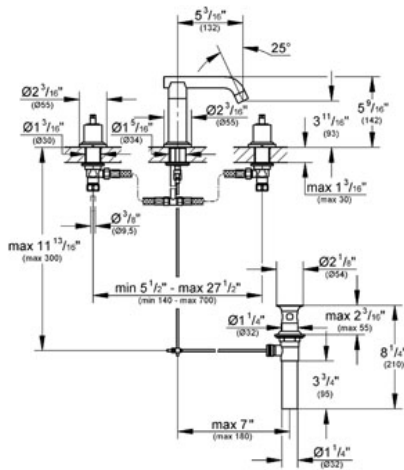

Product Description:
Three-hole basin mixer 1/2"

Standard Specification:

- GROHE StarLight® finish
- GROHE SilkMove® ceramic cartridge
- GROHE WaterCare™
- Handles sold separately
- Max Flow Rate 1.5 gpm (5.7 L/min)
- Less handles – order (18 026) or (18 027)(sold separately)

Applicable Codes & Standards:

- Energy Policy Act of 1992
- NSF 61
- ASME A112.18.1/CSA B125.1
- US Federal and State material regulations
- EPA WaterSense®
- CalGreen

Color:

- 20072 000 chrome
- 20072 EN0 Brushed Nickel