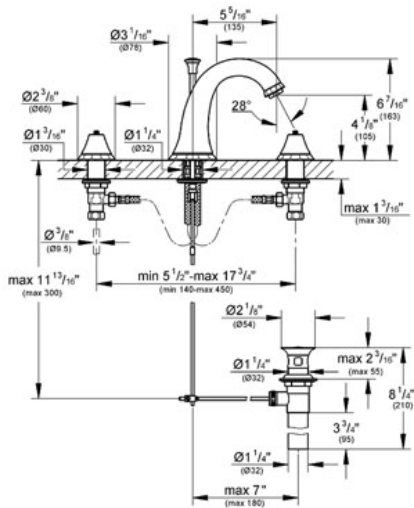

KENSINGTON  
 Three-hole basin mixer 1/2"  
 MODEL # 20124

Pure Freude an Wasser

GROHE America, Inc | 200 North Gary Avenue, Suite G, Roselle, IL 60172  
 Phone: +1 (800) 444-7643 | Fax: +1 (800) 225-2778 | us-customerservice@grohe.com

**Product Description:**  
 Three-hole basin mixer 1/2"

**Standard Specification:**

- GROHE StarLight® finish
- Handles sold separately
- Flow control
- Side valves
- 1/2" ceramic cartridge (90° turn)
- 1 1/4" pop-up waste set
- Pressure resistant flexible connection hoses (between spout and side valves)
- Round Handles 18 086 000 & 18 086 EN0 (sold separately)
- Swarovski® Crystal Handles 18 086 VP0 (sold separately)
- Lever Handles 18 087 000 & 18 087 EN0 (sold separately)
- Max Flow Rate 1.5 gpm (5.7 L/min)

**Applicable Codes & Standards:**

- Energy Policy Act of 1992
- NSF 61
- ASME A112.18.1/CSA B125.1
- US Federal and State material regulations
- EPA WaterSense®
- ICC/ANSI A117.1

**Color:**

- 20124 000 chrome
- 20124 EN0 Brushed Nickel