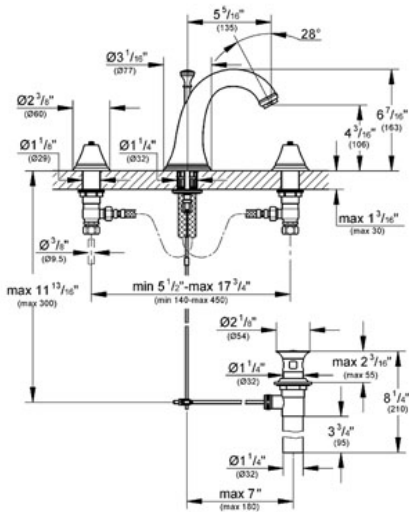

GENEVA
 Three-hole basin mixer 1/2"
 MODEL # 20801

Pure Freude an Wasser

GROHE America, Inc | 200 North Gary Avenue, Suite G, Roselle, IL 60172
 Phone: +1 (800) 444-7643 | Fax: +1 (800) 225-2778 | us-customerservice@grohe.com

Product Description:
 Three-hole basin mixer 1/2"

Standard Specification:

- GROHE StarLight® finish
- Handles sold separately
- Non-swivel high spout with flow control
- 1/2" ceramic cartridge (90° turn)
- 1 1/4" pop-up waste set
- Union nut with 7/16" drilling
- Pressure resistant flexible connection hoses (between spout and side valves)
- For Geneva cross and lever handles (18 733 / 18 734)
- Max Flow Rate 1.5 gpm (5.7 L/min)