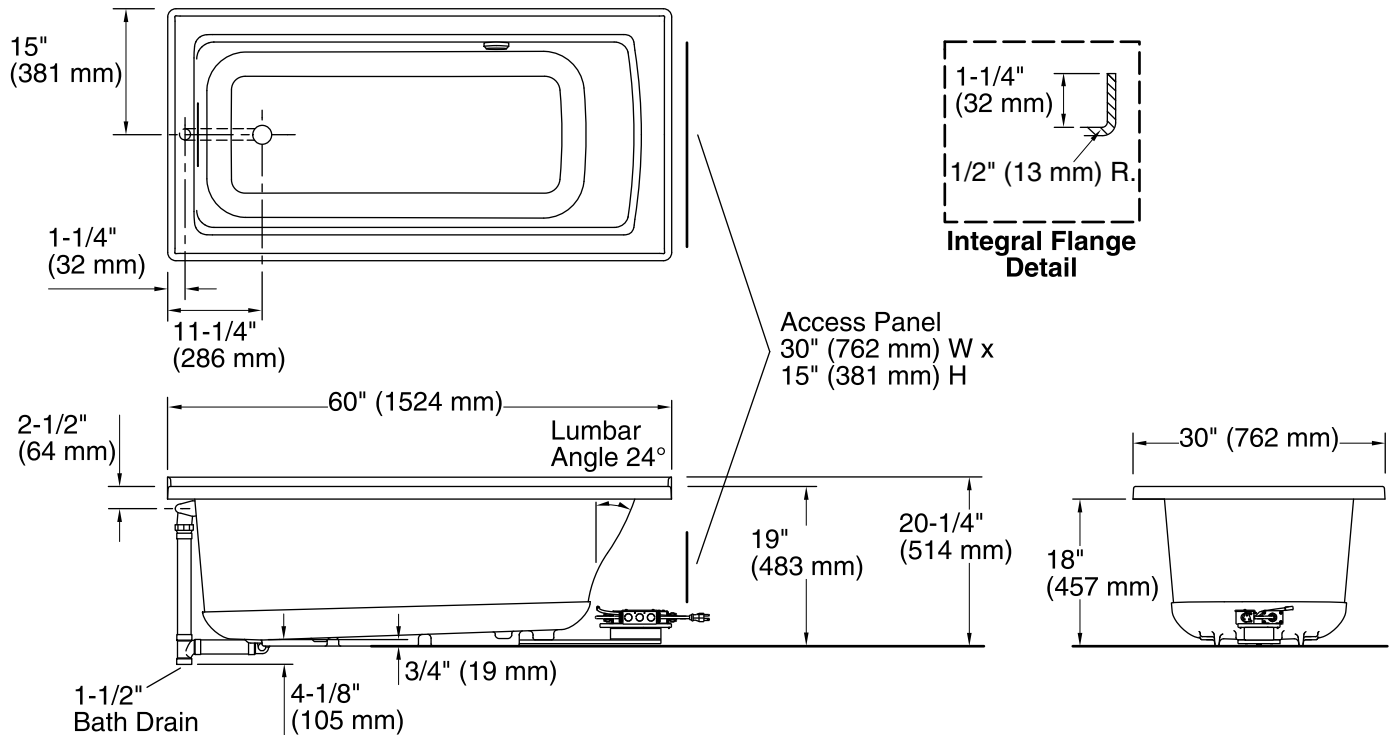

No change in measurements if connected with drain illustrated. (K-7272)

Required Electrical Service

One circuit required, protected with Class A Ground-Fault Circuit-Interrupter (GFCI) or Residual Current Device (RCD).

Heated Surface: 120 V, 15 A, 60 Hz

Technical Information

All product dimensions are nominal.

Installation:	3-Wall Alcove
Drain location:	Left
Basin area, bottom:	45-1/8" x 19-11/16" (1146 mm x 500 mm)
Basin area, top:	52-1/8" x 22-1/16" (1324 mm x 560 mm)
Weight:	68 lbs (30.8 kg)
Minimum floor load:	45.5 lbs/ft² (222.2 kg/m²)
Water depth:	15-1/8" (384 mm)
Water capacity:	57 gal (215.8 L)
Electrical component rating:	Heated Surface: 120 V, 0.5 A, 60 Hz, 65 W
Minimum flat for door:	2" (51 mm)

Notes

Measure your actual product for rough-in details. Install this product according to the installation instructions.

The hot water supply should be 70% of the capacity of the bath or greater. Installations will vary.

Provide one grounded electrical outlet within 24" (610 mm) of each component.

ADA compliant when installed to the specific requirements of these regulations.