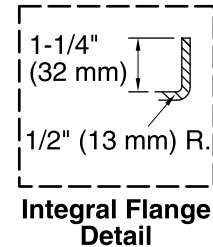

Required Electrical Service

One circuit required, protected with Class A Ground-Fault Circuit-Interrupter (GFCI) or Residual Current Device (RCD).

Heated Surface: 120 V, 15 A, 60 Hz

Technical Information

All product dimensions are nominal.

Installation:	3-Wall Alcove
Drain location:	Right
Basin area, bottom:	45-1/8" x 19-11/16" (1146 mm x 500 mm)
Basin area, top:	52-1/8" x 22-1/16" (1324 mm x 560 mm)
Weight:	83 lbs (37.6 kg)
Minimum floor load:	46.7 lbs/ft² (228 kg/m²)
Water depth:	15-1/8" (384 mm)
Water capacity:	57 gal (215.8 L)
Electrical component rating:	Heated Surface: 120 V, 0.5 A, 60 Hz, 65 W
Minimum flat for door:	2" (51 mm)

Notes

Measure your actual product for rough-in details. Install this product according to the installation instructions.

The hot water supply should be 70% of the capacity of the bath or greater. Installations will vary.

Provide one grounded electrical outlet within 24" (610 mm) of each component.

ADA compliant when installed to the specific requirements of these regulations.