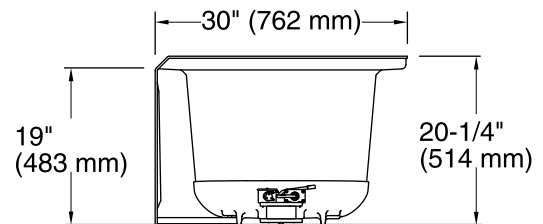

Required Electrical Service

One circuit required, protected with Class A Ground-Fault Circuit-Interrupter (GFCI) or Residual Current Device (RCD).

Heated Surface: 120 V, 15 A, 60 Hz

Technical Information

All product dimensions are nominal.

Installation:	3-Wall Alcove
Drain location:	Right
Basin area, bottom:	45-1/8" x 19-11/16" (1146 mm x 500 mm)
Basin area, top:	52-1/8" x 22-1/16" (1324 mm x 560 mm)
Weight:	83 lbs (37.6 kg)
Minimum floor load:	46.7 lbs/ft² (228 kg/m²)
Water depth:	15-1/8" (384 mm)
Water capacity:	57 gal (215.8 L)
Electrical component rating:	Heated Surface: 120 V, 0.5 A, 60 Hz, 65 W
Minimum flat for door:	2" (51 mm)

Notes

Measure your actual product for rough-in details. Install this product according to the installation instructions.

The hot water supply should be 70% of the capacity of the bath or greater. Installations will vary.

Provide one grounded electrical outlet within 24" (610 mm) of each component.

ADA compliant when installed to the specific requirements of these regulations.