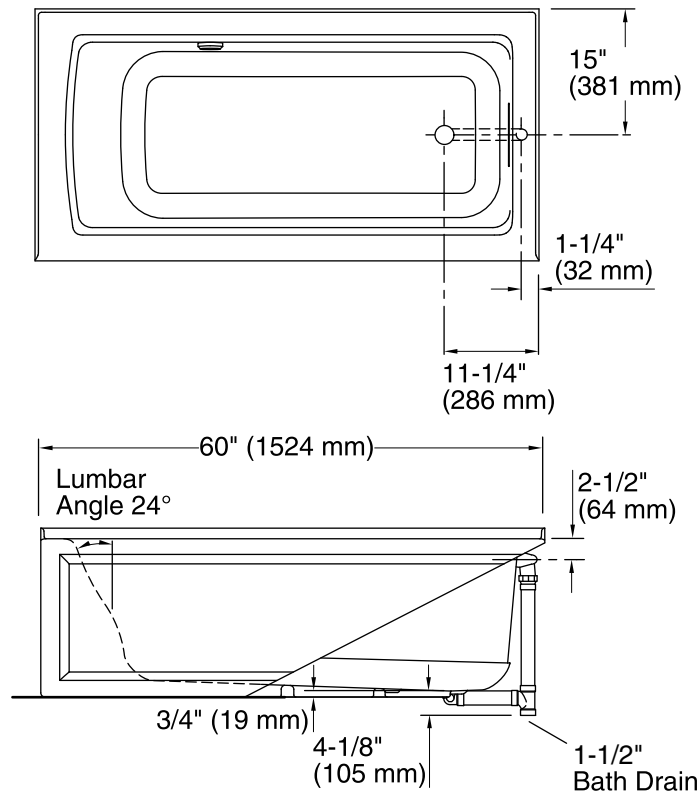

No change in measurements if connected with drain illustrated. (K-7272)