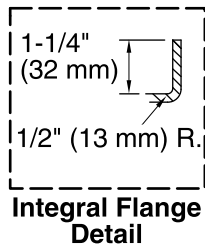

No change in measurements if connected with drain illustrated. (K-7272)

Technical Information

All product dimensions are nominal.

Installation:	3-Wall Alcove
Drain location:	Right
Basin area, bottom:	45-1/8" x 19-11/16" (1146 mm x 500 mm)
Basin area, top:	52-1/8" x 22-1/16" (1324 mm x 560 mm)
Weight:	58 lbs (26.3 kg)
Minimum floor load:	45 lbs/ft ² (219.7 kg/m ²)
Water depth:	15-1/8" (384 mm)
Water capacity:	57 gal (215.8 L)
Minimum flat for door:	2" (51 mm)

Notes

Measure your actual product for rough-in details.

Install this product according to the installation instructions.

The hot water supply should be 70% of the capacity of the bath or greater. Installations will vary.