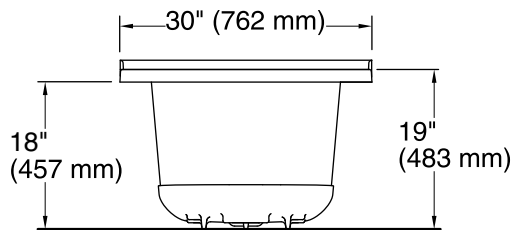

No change in measurements if connected with drain illustrated. (K-7272)

Technical Information

All product dimensions are nominal.

Installation:	3-Wall Alcove
Drain location:	Right
Basin area, bottom:	45-1/8" x 19-11/16" (1146 mm x 500 mm)
Basin area, top:	52-1/8" x 22-1/16" (1324 mm x 560 mm)
Weight:	58 lbs (26.3 kg)
Minimum floor load:	45 lbs/ft ² (219.7 kg/m ²)
Water depth:	15-1/8" (384 mm)
Water capacity:	57 gal (215.8 L)
Minimum flat for door:	2" (51 mm)

Notes

Measure your actual product for rough-in details.

Install this product according to the installation instructions.

The hot water supply should be 70% of the capacity of the bath or greater. Installations will vary.