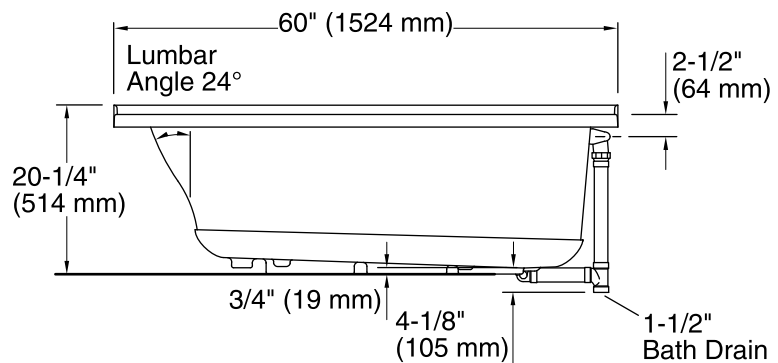

No change in measurements if connected with drain illustrated. (K-7272)

Technical Information

All product dimensions are nominal.

Installation:	3-Wall Alcove
Drain location:	Right
Basin area, bottom:	45-1/8" x 19-11/16" (1146 mm x 500 mm)
Basin area, top:	52-1/8" x 22-1/16" (1324 mm x 560 mm)
Weight:	58 lbs (26.3 kg)
Minimum floor load:	45 lbs/ft ² (219.7 kg/m ²)
Water depth:	15-1/8" (384 mm)
Water capacity:	57 gal (215.8 L)
Minimum flat for door:	2" (51 mm)