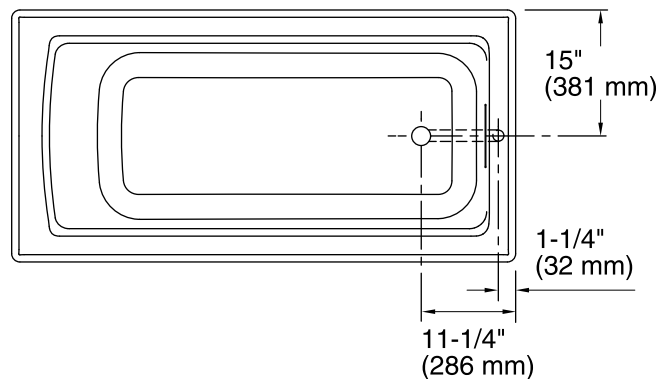

No change in measurements if connected with drain illustrated. (K-7272)

Technical Information

All product dimensions are nominal.

Installation:	3-Wall Alcove
Drain location:	Right
Basin area, bottom:	45-1/8" x 19-11/16" (1146 mm x 500 mm)
Basin area, top:	52-1/8" x 22-1/16" (1324 mm x 560 mm)
Weight:	58 lbs (26.3 kg)
Minimum floor load:	45 lbs/ft ² (219.7 kg/m ²)
Water depth:	15-1/8" (384 mm)
Water capacity:	57 gal (215.8 L)
Minimum flat for door:	2" (51 mm)