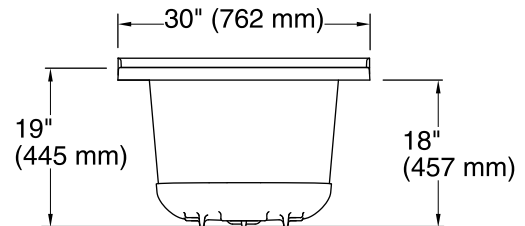

No change in measurements if connected with drain illustrated. (K-7272)

### Technical Information

All product dimensions are nominal.

Installation:	3-Wall Alcove
Drain location:	Left
Basin area, bottom:	45-1/8" x 19-11/16" (1146 mm x 500 mm)
Basin area, top:	52-1/8" x 22-1/16" (1324 mm x 560 mm)
Weight:	58 lbs (26.3 kg)
Minimum floor load:	45 lbs/ft <sup>2</sup> (219.7 kg/m <sup>2</sup> )
Water depth:	15-1/8" (384 mm)
Water capacity:	57 gal (215.8 L)
Minimum flat for door:	2" (51 mm)