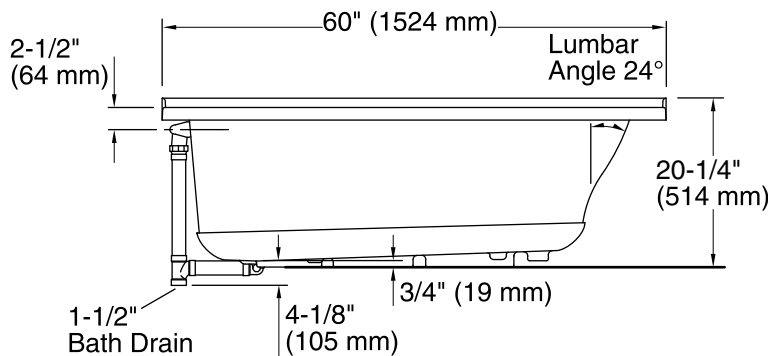

No change in measurements if connected with drain illustrated. (K-7272)

### Technical Information

All product dimensions are nominal.

Installation:	3-Wall Alcove
Drain location:	Left
Basin area, bottom:	45-1/8" x 19-11/16" (1146 mm x 500 mm)
Basin area, top:	52-1/8" x 22-1/16" (1324 mm x 560 mm)
Weight:	58 lbs (26.3 kg)
Minimum floor load:	45 lbs/ft <sup>2</sup> (219.7 kg/m <sup>2</sup> )
Water depth:	15-1/8" (384 mm)
Water capacity:	57 gal (215.8 L)
Minimum flat for door:	2" (51 mm)