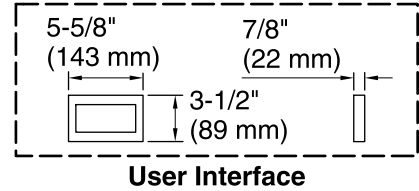

No change in measurements if connected with drain illustrated. (K-7161-AF)