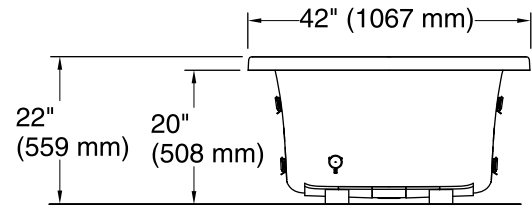

No change in measurements if connected with drain illustrated. (K-7161-AF)