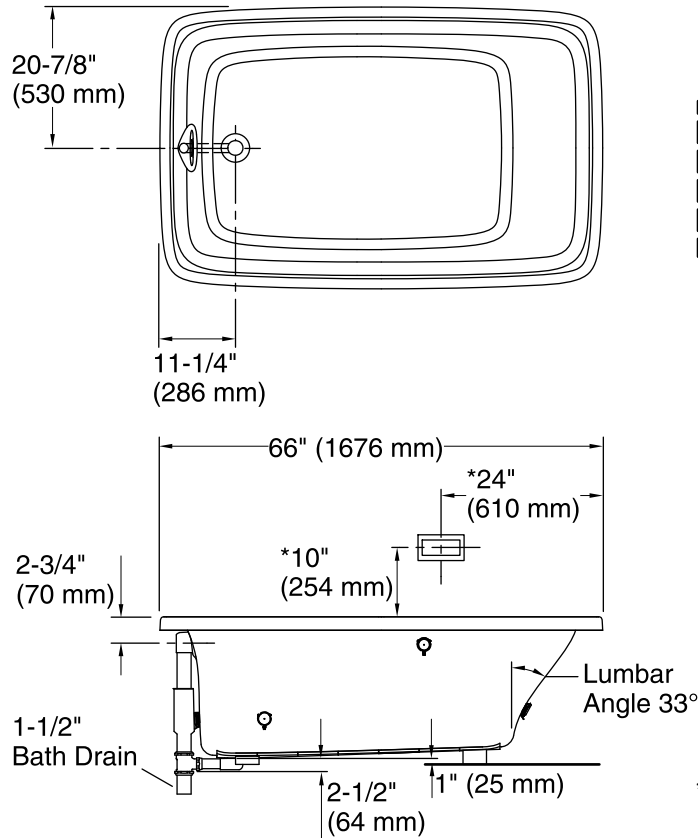

No change in measurements if connected with drain illustrated. (K-7161-AF)

Required Electrical Service

One circuit required, protected with Class A Ground-Fault Circuit-Interrupter (GFCI) or Residual Current Device (RCD).

Amplifier: 120 V, 15 A, 50/60 Hz

Technical Information

All product dimensions are nominal.

Installation:	Drop-in
Drain location:	End
Basin area, bottom:	46" x 30" (1168 mm x 762 mm)
Basin area, top:	57" x 34" (1448 mm x 864 mm)
Weight:	106 lbs (48.1 kg)
Minimum floor load:	48 lbs/ft² (234.4 kg/m²)
Water depth:	16" (406 mm)
Water capacity:	95 gal (359.6 L)
Template:	Drop-in, 1043292-7, required, included
Electrical component rating:	Amplifier: 120 V, 1.1 A, 50/60 Hz
Amplifier channels:	2 at 15 W per channel 2 at 30 W per channel
Bluetooth® range:	33 ft (0.8 m)
Bluetooth® version:	3.0

Notes

Measure your actual product for rough-in details. Install this product according to the installation instructions.

The hot water supply should be 70% of the capacity of the bath or greater. Installations will vary.

Control amplifier fits 16" (406 mm) center studs. 25' (7.6 m) cables are included.