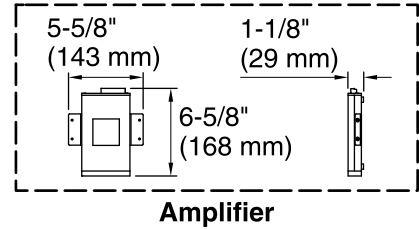

No change in measurements if connected with drain illustrated. (K-7161-AF)