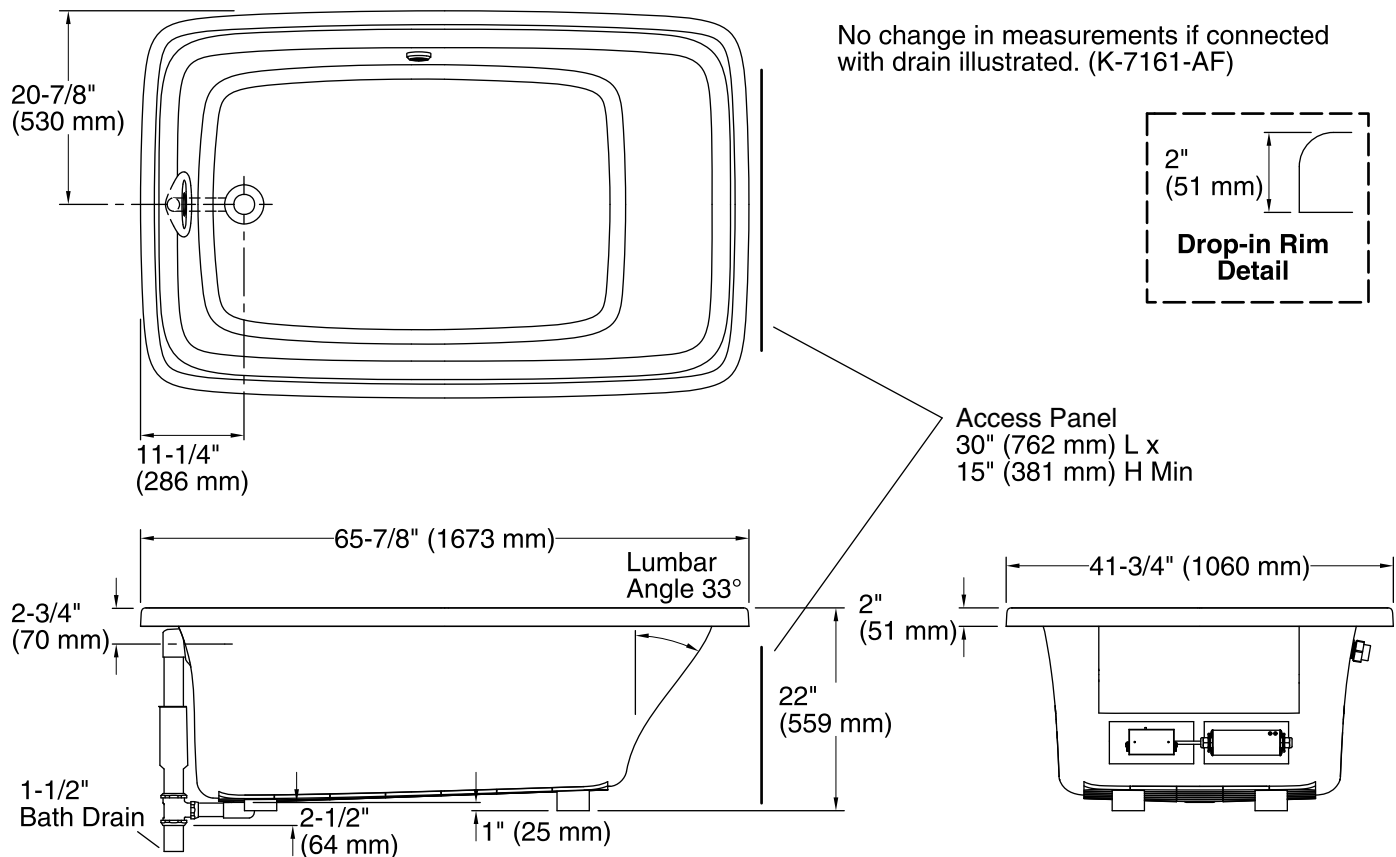

Required Electrical Service

One circuit required, protected with Class A Ground-Fault Circuit-Interrupter (GFCI) or Residual Current Device (RCD).

Heated Surface: 120 V, 15 A, 60 Hz

Technical Information

All product dimensions are nominal.

Installation:	Drop-in
Drain location:	End
Basin area, bottom:	46" x 30" (1168 mm x 762 mm)
Basin area, top:	57" x 34" (1448 mm x 864 mm)
Weight:	80 lbs (36.3 kg)
Minimum floor load:	47 lbs/ft² (229.5 kg/m²)
Water depth:	16" (406 mm)
Water capacity:	95 gal (359.6 L)
Template:	Drop-in, 1043292-7, required, included
Electrical component rating:	Heated Surface: 120 V, 0.5 A, 60 Hz, 65 W

Notes

Measure your actual product for rough-in details. Install this product according to the installation instructions.

The hot water supply should be 70% of the capacity of the bath or greater. Installations will vary.