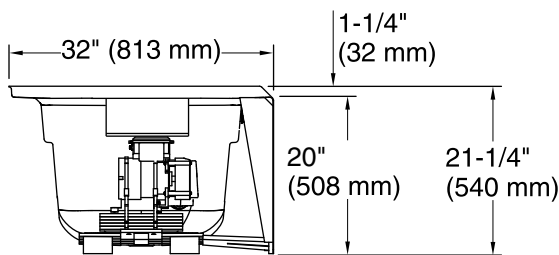

No change in measurements if connected with drain illustrated. (K-11677)

Required Electrical Service

One dedicated circuit required, protected with Class A Ground-Fault Circuit-Interrupter (GFCI) or Residual Current Device (RCD).

Pump, Heated   120 V, 15 A, 60 Hz
Surface:

Technical Information

All product dimensions are nominal.

Installation: 3-Wall Alcove
Drain location: Right
Basin area, bottom: 45" x 22" (1143 mm x 559 mm)
Basin area, top: 54" x 25" (1372 mm x 635 mm)
Minimum floor load: 50 lbs/ft² (244.1 kg/m²)
Water depth: 15" (381 mm)
Water capacity: 60 gal (227.1 L)
Electrical component Pump: 120 V, 7 A, 60 Hz
rating: Heated Surface: 120 V, 0.5 A, 60 Hz
Pump speed: Single
Minimum flat for door: 2" (51 mm)

Notes

Measure your actual product for rough-in details. Install this product according to the installation instructions.

The hot water supply should be 70% of the capacity of the bath or greater. Installations will vary.