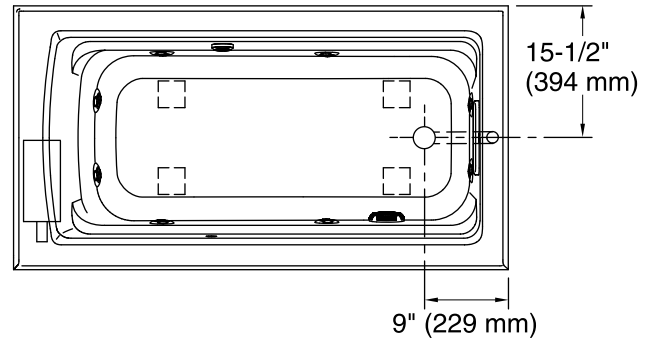

No change in measurements if connected with drain illustrated. (K-11677)

Required Electrical Service

One dedicated circuit required, protected with Class A Ground-Fault Circuit-Interrupter (GFCI) or Residual Current Device (RCD).

Pump, Heated   120 V, 15 A, 60 Hz
Surface:

Technical Information

All product dimensions are nominal.

Installation: 3-Wall Alcove
Drain location: Right
Basin area, bottom: 45" x 22" (1143 mm x 559 mm)
Basin area, top: 54" x 25" (1372 mm x 635 mm)
Minimum floor load: 50 lbs/ft² (244.1 kg/m²)
Water depth: 15" (381 mm)
Water capacity: 60 gal (227.1 L)
Electrical component Pump: 120 V, 7 A, 60 Hz
rating: Heated Surface: 120 V, 0.5 A, 60 Hz
Pump speed: Single
Minimum flat for door: 2" (51 mm)

Notes

Measure your actual product for rough-in details. Install this product according to the installation instructions.

The hot water supply should be 70% of the capacity of the bath or greater. Installations will vary.