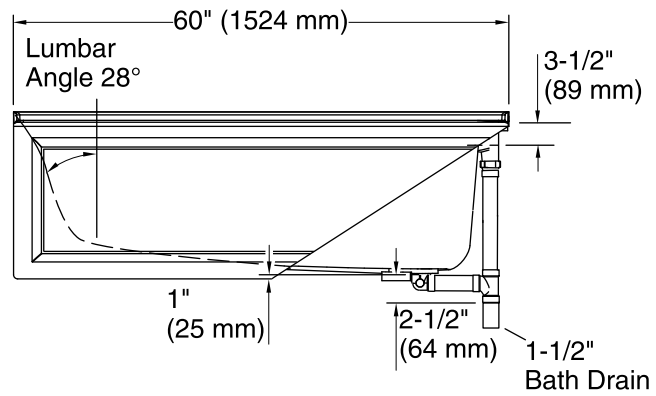

No change in measurements if connected with drain illustrated. (K-11677)

Required Electrical Service

One dedicated circuit required, protected with Class A Ground-Fault Circuit-Interrupter (GFCI) or Residual Current Device (RCD).

Pump, Heated   120 V, 15 A, 60 Hz
Surface:

Technical Information

All product dimensions are nominal.

Installation: 3-Wall Alcove
Drain location: Right
Basin area, bottom: 45" x 22" (1143 mm x 559 mm)
Basin area, top: 54" x 25" (1372 mm x 635 mm)
Minimum floor load: 50 lbs/ft² (244.1 kg/m²)
Water depth: 15" (381 mm)
Water capacity: 60 gal (227.1 L)
Electrical component Pump: 120 V, 7 A, 60 Hz
rating: Heated Surface: 120 V, 0.5 A, 60 Hz
Pump speed: Single
Minimum flat for door: 2" (51 mm)

Notes

Measure your actual product for rough-in details. Install this product according to the installation instructions.

The hot water supply should be 70% of the capacity of the bath or greater. Installations will vary.