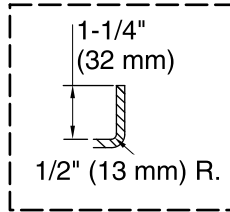

No change in measurements if connected with drain illustrated. (K-11677)

Integral Flange Detail