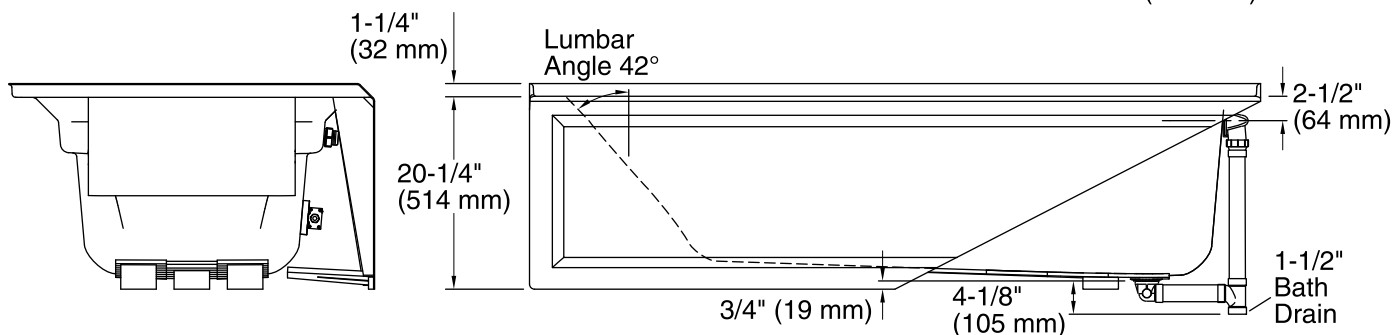

No change in measurements if connected with drain illustrated. (K-7272)

Required Electrical Service

One circuit required, protected with Class A Ground-Fault Circuit-Interrupter (GFCI) or Residual Current Device (RCD).

Heated Surface: 120 V, 15 A

Technical Information

All product dimensions are nominal.

Installation: 3-Wall Alcove

Drain location: Right

Basin area, bottom: 51-3/8" x 21" (1305 mm x 533 mm)

Basin area, top: 64-1/2" x 30-1/2" (1638 mm x 775 mm)

Weight: 80 lbs (36.3 kg)

Minimum floor load: 40 lbs/ft² (195.3 kg/m²)

Water depth: 15" (381 mm)

Water capacity: 72 gal (272.5 L)

Electrical component rating: Heated Surface: 120 V, 0.5 A, 60 Hz, 65 W

Minimum flat for door: 1-9/16" (40 mm)

Notes

Measure your actual product for rough-in details. Install this product according to the installation instructions.

The hot water supply should be 70% of the capacity of the bath or greater. Installations will vary.

ADA compliant when installed to the specific requirements of these regulations.