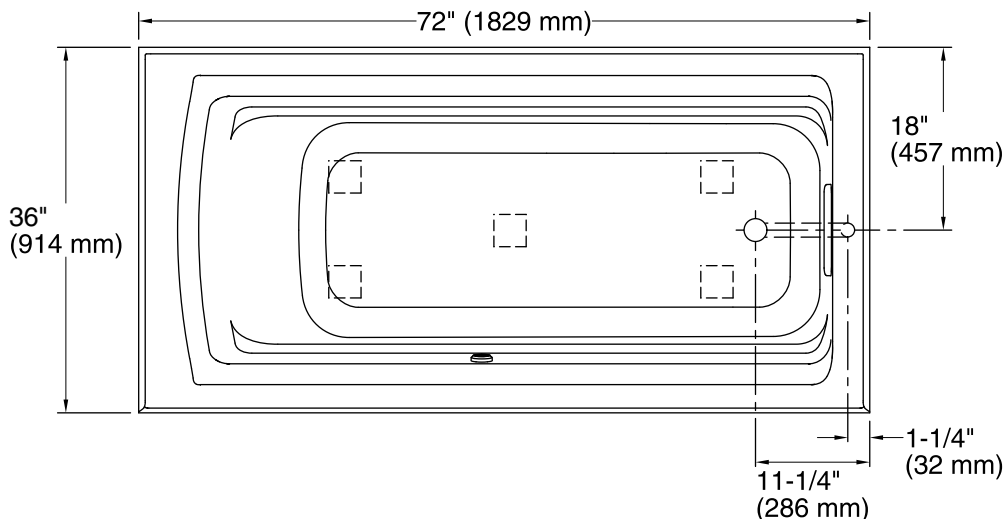

No change in measurements if connected with drain illustrated. (K-7272)

Required Electrical Service

One circuit required, protected with Class A Ground-Fault Circuit-Interrupter (GFCI) or Residual Current Device (RCD).

Heated Surface: 120 V, 15 A

Technical Information

All product dimensions are nominal.

Installation: 3-Wall Alcove

Drain location: Right

Basin area, bottom: 51-3/8" x 21" (1305 mm x 533 mm)

Basin area, top: 64-1/2" x 30-1/2" (1638 mm x 775 mm)

Weight: 80 lbs (36.3 kg)

Minimum floor load: 40 lbs/ft² (195.3 kg/m²)

Water depth: 15" (381 mm)

Water capacity: 72 gal (272.5 L)

Electrical component rating: Heated Surface: 120 V, 0.5 A, 60 Hz, 65 W

Minimum flat for door: 1-9/16" (40 mm)

Notes

Measure your actual product for rough-in details. Install this product according to the installation instructions.

The hot water supply should be 70% of the capacity of the bath or greater. Installations will vary.

ADA compliant when installed to the specific requirements of these regulations.