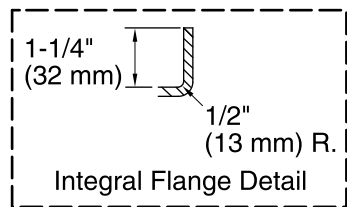

No change in measurements if connected with drain illustrated. (K-7272)

Required Electrical Service

One circuit required, protected with Class A Ground-Fault Circuit-Interrupter (GFCI) or Residual Current Device (RCD).

Heated Surface: 120 V, 15 A

Technical Information

All product dimensions are nominal.

Installation: 3-Wall Alcove

Drain location: Right

Basin area, bottom: 51-3/8" x 21" (1305 mm x 533 mm)

Basin area, top: 64-1/2" x 30-1/2" (1638 mm x 775 mm)

Weight: 80 lbs (36.3 kg)

Minimum floor load: 40 lbs/ft² (195.3 kg/m²)

Water depth: 15" (381 mm)

Water capacity: 72 gal (272.5 L)

Electrical component rating: Heated Surface: 120 V, 0.5 A, 60 Hz, 65 W

Minimum flat for door: 1-9/16" (40 mm)

Notes

Measure your actual product for rough-in details. Install this product according to the installation instructions.

The hot water supply should be 70% of the capacity of the bath or greater. Installations will vary.

ADA compliant when installed to the specific requirements of these regulations.