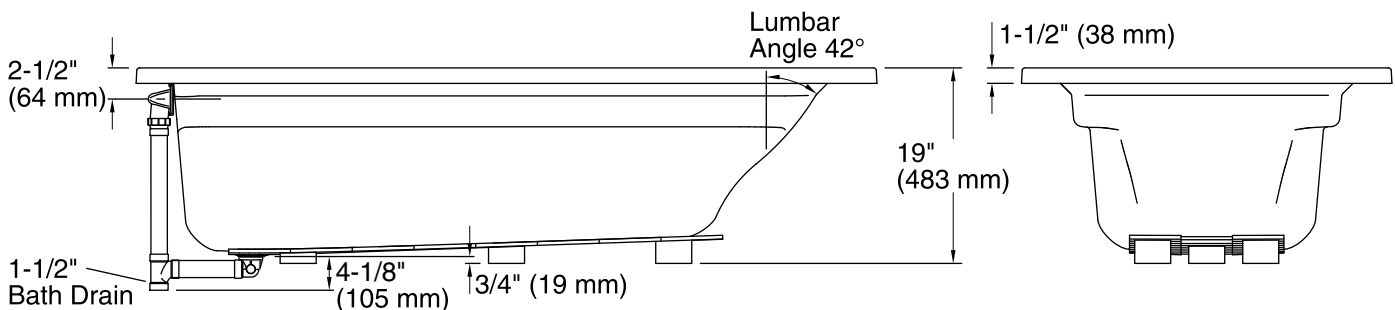

Technical Information

All product dimensions are nominal.

Installation:	Drop-in
Drain location:	End
Basin area, bottom:	51-3/8" x 21" (1305 mm x 533 mm)
Basin area, top:	64-1/2" x 30-1/2" (1638 mm x 775 mm)
Weight:	70 lbs (31.8 kg)
Minimum floor load:	39 lbs/ft ² (190.4 kg/m ²)
Water depth:	15" (381 mm)
Water capacity:	72 gal (272.5 L)
Cutout:	Drop-in, 70-1/2" x 34-1/2" (1791 mm x 876 mm)
Minimum flat for door:	1-9/16" (40 mm)