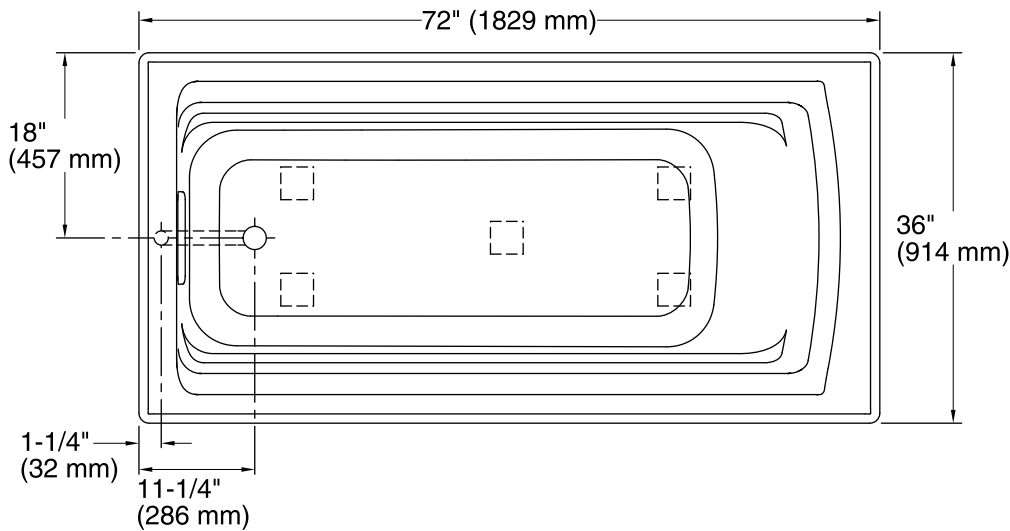

No change in measurements if connected with drain illustrated. (K-7272)