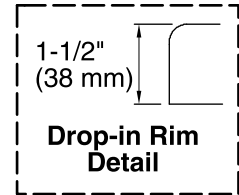

Technical Information

All product dimensions are nominal.

Installation:	Drop-in
Drain location:	End
Basin area, bottom:	51-3/8" x 21" (1305 mm x 533 mm)
Basin area, top:	64-1/2" x 30-1/2" (1638 mm x 775 mm)
Weight:	70 lbs (31.8 kg)
Minimum floor load:	39 lbs/ft ² (190.4 kg/m ²)
Water depth:	15" (381 mm)
Water capacity:	72 gal (272.5 L)
Cutout:	Drop-in, 70-1/2" x 34-1/2" (1791 mm x 876 mm)
Minimum flat for door:	1-9/16" (40 mm)