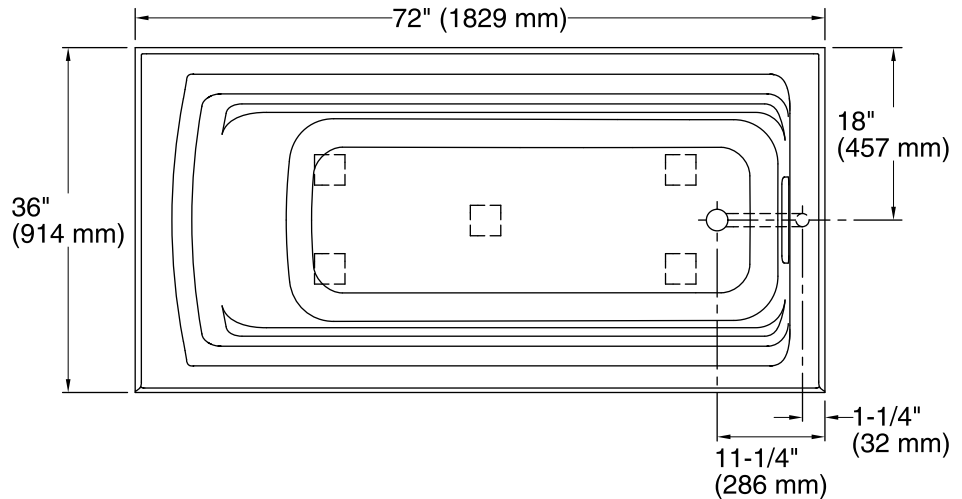

No change in measurements if connected with drain illustrated. (K-7272)

Required Electrical Service

One dedicated circuit required, protected with Class A Ground-Fault Circuit-Interrupter (GFCI) or Residual Current Device (RCD).

Pump: 120 V, 15 A, 60 Hz

Technical Information

All product dimensions are nominal.

Installation: 3-Wall Alcove

Drain location: Right

Basin area, bottom: 51-3/8" x 21" (1305 mm x 533 mm)

Basin area, top: 64-1/2" x 30-1/2" (1638 mm x 775 mm)

Weight: 135 lbs (61.2 kg)

Minimum floor load: 43 lbs/ft² (209.9 kg/m²)

Water depth: 15" (381 mm)

Water capacity: 72 gal (272.5 L)

Electrical component rating: Pump: 120 V, 7 A, 60 Hz

Pump speed: Single

Minimum flat for door: 1-9/16" (40 mm)

Notes

Measure your actual product for rough-in details. Install this product according to the installation instructions.

The hot water supply should be 70% of the capacity of the bath or greater. Installations will vary.

ADA compliant when installed to the specific requirements of these regulations.