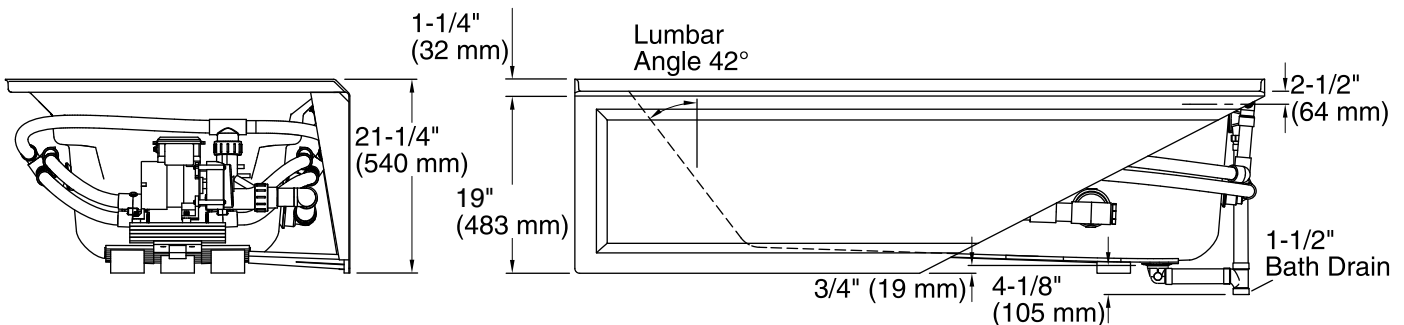

No change in measurements if connected with drain illustrated. (K-7272)

Required Electrical Service

One dedicated circuit required, protected with Class A Ground-Fault Circuit-Interrupter (GFCI) or Residual Current Device (RCD).

Pump: 120 V, 15 A, 60 Hz

Technical Information

All product dimensions are nominal.

Installation: 3-Wall Alcove

Drain location: Right

Basin area, bottom: 51-3/8" x 21" (1305 mm x 533 mm)

Basin area, top: 64-1/2" x 30-1/2" (1638 mm x 775 mm)

Weight: 135 lbs (61.2 kg)

Minimum floor load: 43 lbs/ft² (209.9 kg/m²)

Water depth: 15" (381 mm)

Water capacity: 72 gal (272.5 L)

Electrical component rating: Pump: 120 V, 7 A, 60 Hz

Pump speed: Single

Minimum flat for door: 1-9/16" (40 mm)

Notes

Measure your actual product for rough-in details. Install this product according to the installation instructions.

The hot water supply should be 70% of the capacity of the bath or greater. Installations will vary.

ADA compliant when installed to the specific requirements of these regulations.