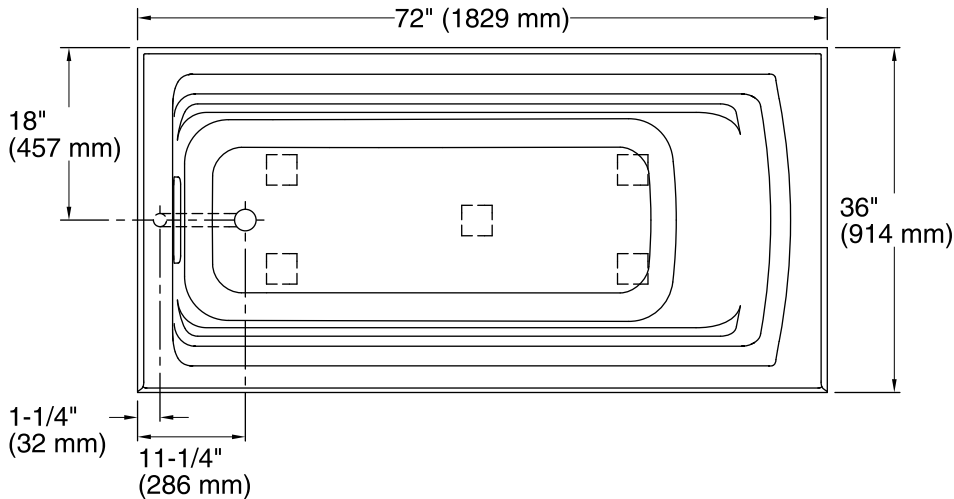

No change in measurements if connected with drain illustrated. (K-7272)

Required Electrical Service

One dedicated circuit required, protected with Class A Ground-Fault Circuit-Interrupter (GFCI) or Residual Current Device (RCD).

Pump: 120 V, 15 A, 60 Hz

Technical Information

All product dimensions are nominal.

Installation: 3-Wall Alcove

Drain location: Left

Basin area, bottom: 51-3/8" x 21" (1305 mm x 533 mm)

Basin area, top: 64-1/2" x 30-1/2" (1638 mm x 775 mm)

Weight: 135 lbs (61.2 kg)

Minimum floor load: 43 lbs/ft² (209.9 kg/m²)

Water depth: 15" (381 mm)

Water capacity: 72 gal (272.5 L)

Electrical component rating: Pump: 120 V, 7 A, 60 Hz

Pump speed: Single

Minimum flat for door: 1-9/16" (40 mm)

Notes

Measure your actual product for rough-in details. Install this product according to the installation instructions.

The hot water supply should be 70% of the capacity of the bath or greater. Installations will vary.

ADA compliant when installed to the specific requirements of these regulations.