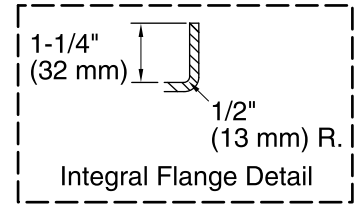

No change in measurements if connected with drain illustrated. (K-7272)