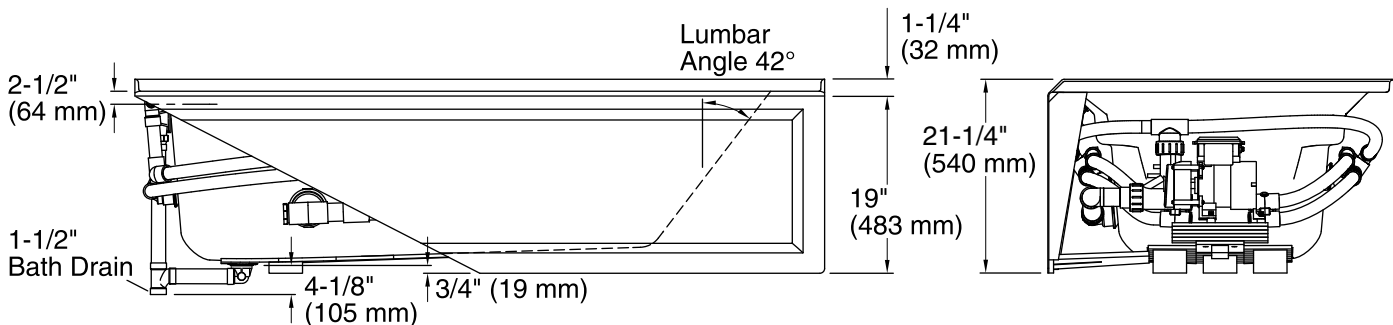

No change in measurements if connected with drain illustrated. (K-7272)