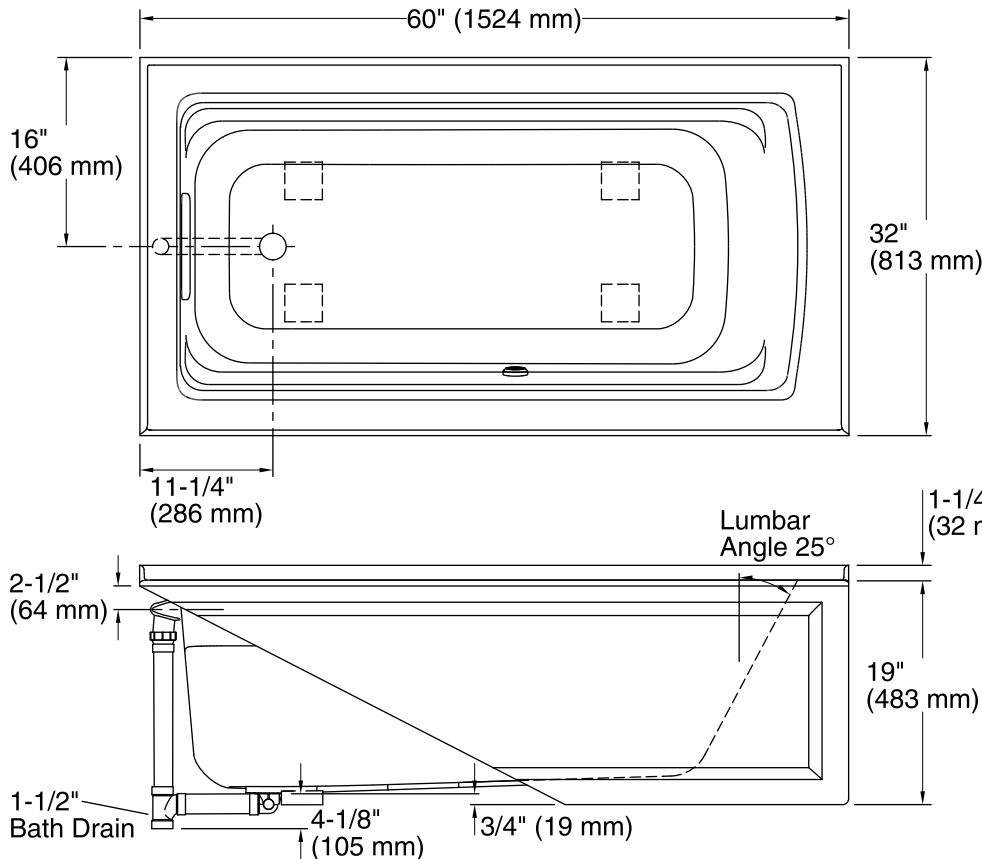

No change in measurements if connected with drain illustrated. (K-7272)

Required Electrical Service

One circuit required, protected with Class A Ground-Fault Circuit-Interrupter (GFCI) or Residual Current Device (RCD).

Heated Surface: 120 V, 15 A

Technical Information

All product dimensions are nominal.

- Installation: 3-Wall Alcove
- Drain location: Left
- Basin area, bottom: 45-1/8" x 19-11/16" (1146 mm x 500 mm)
- Basin area, top: 52-3/4" x 25-5/16" (1340 mm x 643 mm)
- Weight: 80 lbs (36.3 kg)
- Minimum floor load: 45 lbs/ft² (219.7 kg/m²)
- Water depth: 15" (381 mm)
- Water capacity: 58 gal (219.6 L)
- Electrical component rating: Heated Surface: 120 V, 0.5 A, 60 Hz, 65 W
- Minimum flat for door: 2-3/16" (56 mm)

Notes

Measure your actual product for rough-in details. Install this product according to the installation instructions.

The hot water supply should be 70% of the capacity of the bath or greater. Installations will vary.

ADA compliant when installed to the specific requirements of these regulations.