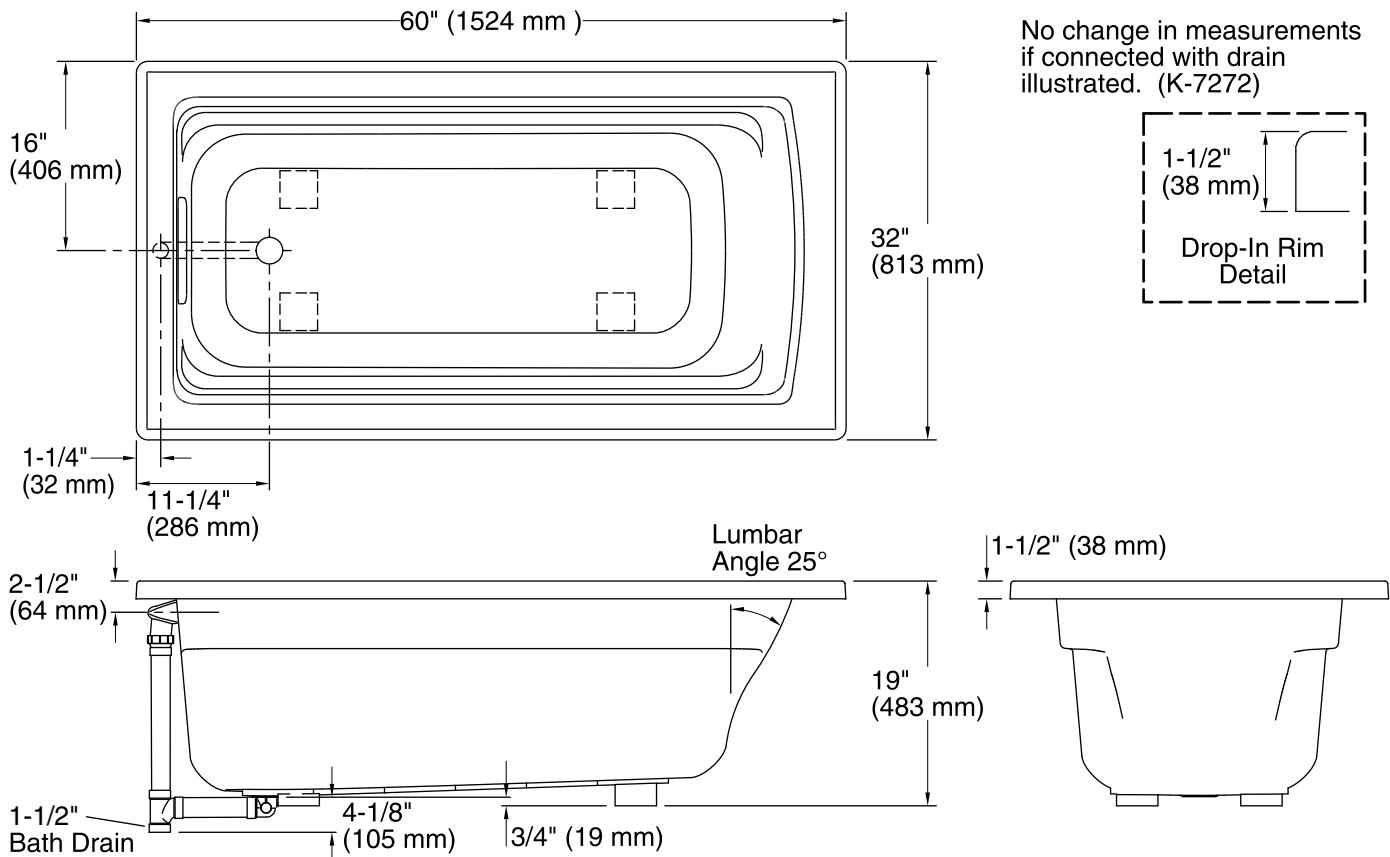

No change in measurements if connected with drain illustrated. (K-7272)

Technical Information

All product dimensions are nominal.

Installation:	Drop-in
Drain location:	End
Basin area, bottom:	45-1/8" x 19-11/16" (1146 mm x 500 mm)
Basin area, top:	52-3/4" x 25-5/16" (1340 mm x 643 mm)
Weight:	70 lbs (31.8 kg)
Minimum floor load:	44 lbs/ft ² (214.8 kg/m ²)
Water depth:	15" (381 mm)
Water capacity:	58 gal (219.6 L)
Cutout:	Drop-in, 58-1/2" x 30-1/2" (1486 mm x 775 mm)
Minimum flat for door:	2-3/16" (56 mm)