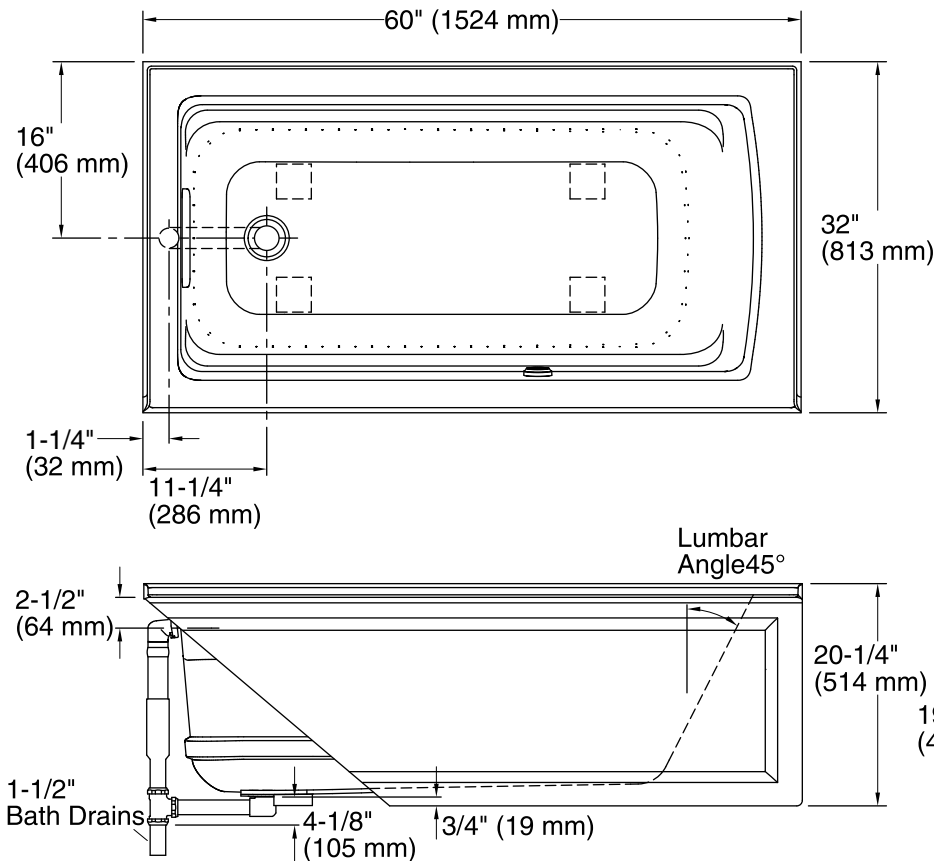

No change in measurements if connected with drain illustrated. (K-7271 or K-7272)

### Technical Information

All product dimensions are nominal.

Installation: 3-Wall Alcove  
 Drain location: Left  
 Basin area, bottom: 45-1/8" x 19-11/16" (1146 mm x 500 mm)  
 Basin area, top: 52-3/4" x 25-5/16" (1340 mm x 643 mm)  
 Weight: 100 lbs (45.4 kg)  
 Minimum floor load: 46 lbs/ft<sup>2</sup> (224.6 kg/m<sup>2</sup>)  
 Water depth: 15" (381 mm)  
 Water capacity: 58 gal (219.6 L)  
 Electrical component rating: Blower: 120 V, 10 A, 60 Hz  
 Minimum flat for door: 2-3/16" (56 mm)