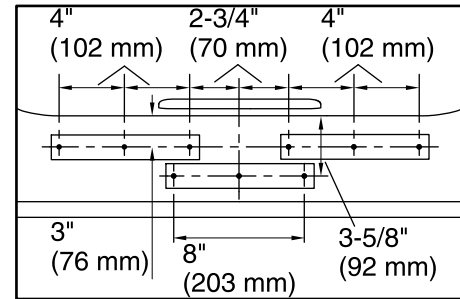

No change in measurements if connected with drain illustrated. (K-7272)

Recommended Faucet Location