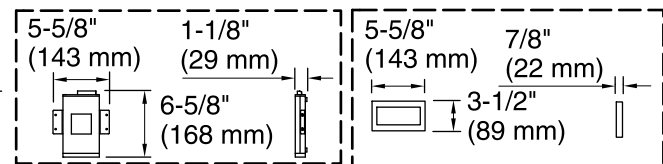

Recommended Faucet Hole Location

Amplifier