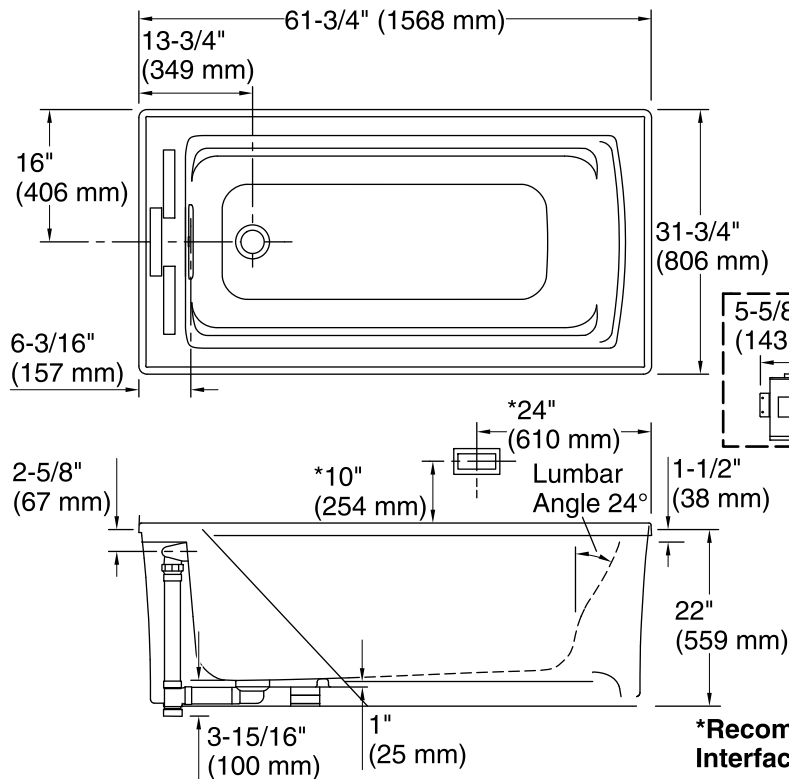

### Available Color/Finishes

*Color tiles intended for reference only.*

Color	Code	Description
-------	------	-------------

	0	White
	96	Biscuit

No change in measurements if connected with drain illustrated. (K-7272)

 Recommended Faucet Location

**Recommended Faucet Hole Location**

**Amplifier**

**User Interface**

**\*Recommended User Interface Location**

### Technical Information

All product dimensions are nominal.

Installation:	Freestanding
Drain location:	End
Basin area, bottom:	45-1/8" x 19-11/16" (1147 mm x 500 mm)
Basin area, top:	52-3/4" x 25-5/16" (1339 mm x 643 mm)
Weight:	189 lbs (85.7 kg)
Minimum floor load:	43.5 lbs/ft <sup>2</sup> (212.4 kg/m <sup>2</sup> )
Water depth:	15-1/16" (383 mm)
Water capacity:	58 gal (219.6 L)
Template:	Footprint, 1265460, not required, not included
Electrical component rating:	Amplifier: 120 V, 1.1 A, 50/60 Hz Heated Surface: 120 V, 1.1 A, 60 Hz, 65 W